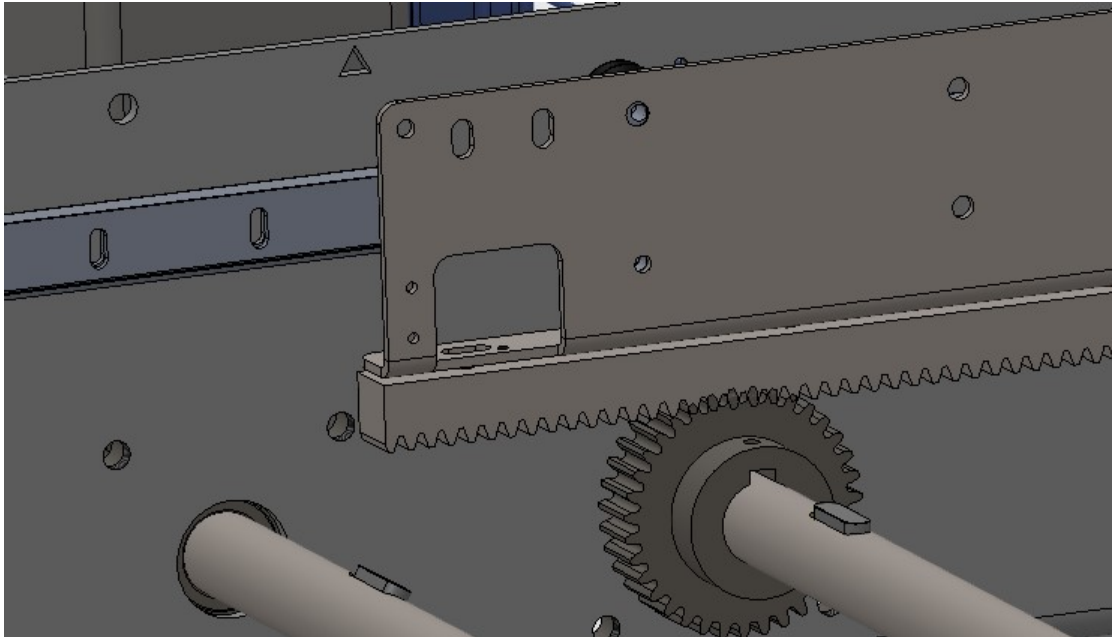

Fichier:Setting Delrin Transfer Table Wheel Tension Screenshot 2022-04-06 085243.jpg

No higher resolution available.


Setting_Delrin_Transfer_Table_Wheel_Tension_Screenshot_2022-04-06_085243

File history

Click on a date/time to view the file as it appeared at that time.

	Date/Time	Thumbnail	Dimensions	User	Comment
current	09:56, 6 April 2022		745 × 424 (43 KB)	Gareth Green (talk contribs)	Setting_Delrin_Transfer_Table_Wheel_Tension_Screenshot_2022-04-06_085243