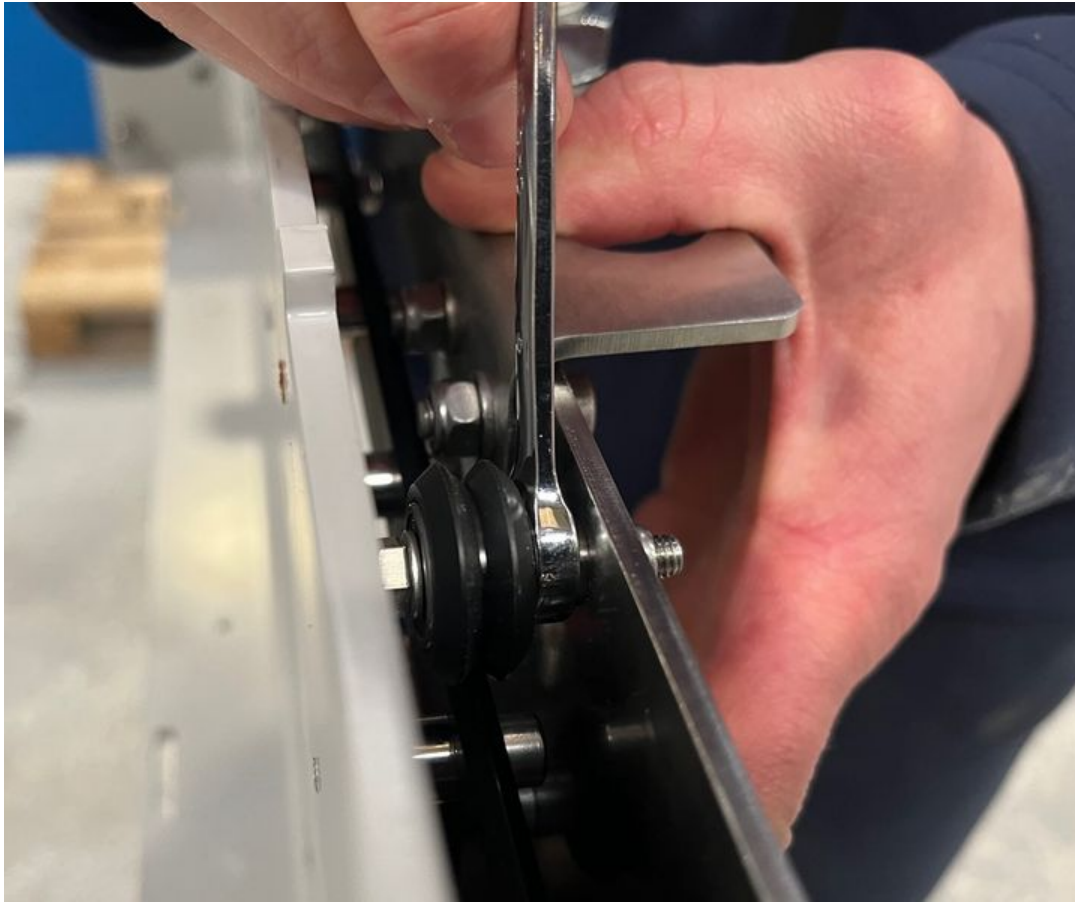

Fichier:Setting Delrin Transfer Table Wheel Tension Screenshot 2022-04-06 083722.jpg



Setting_Delrin_Transfer_Table_Wheel_Tension_Screenshot_2022-04-06_083722

File history

Click on a date/time to view the file as it appeared at that time.

	Date/Time	Thumbnail	Dimensions	User	Comment
current	08:38, 6 April 2022		1,242 × 1,035 (167 KB)	Gareth Green (talk contribs)	Setting_Delrin_Transfer_Table_Wheel_Tension_Screenshot_2022-04-06_083722