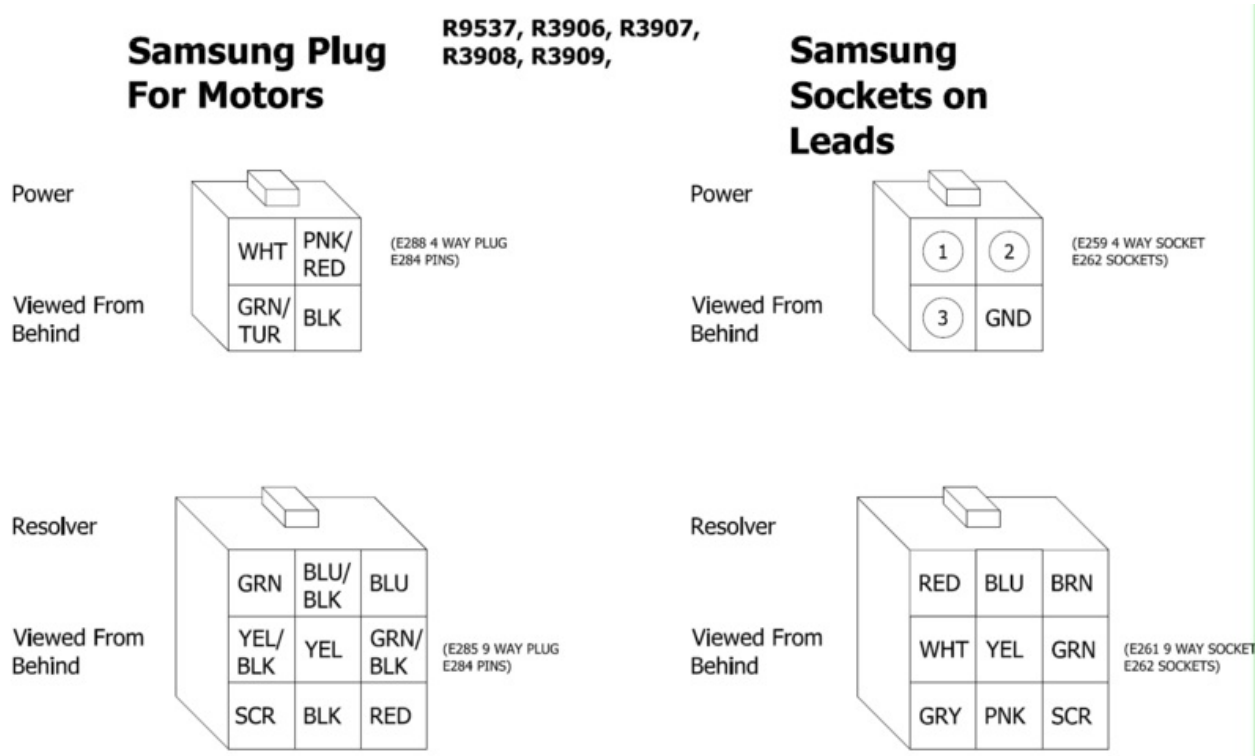

Fichier:Samsung Plug Connections.png


File history

Click on a date/time to view the file as it appeared at that time.