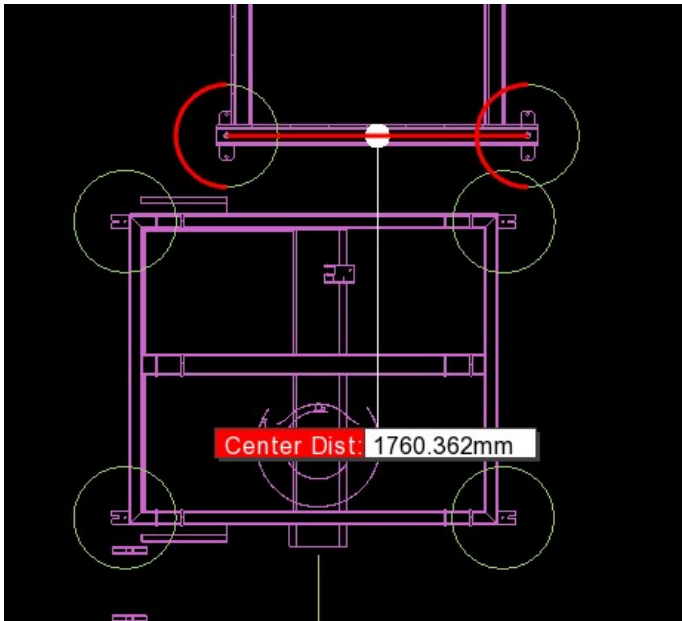

Fichier:Saje uPVC Unloading Process Sturtz Infeed Outer Feet Dims.jpg

No higher resolution available.


Saje_uPVC_Unloading_Process_Sturtz_Infeed_Outer_Feet_Dims

File history

Click on a date/time to view the file as it appeared at that time.

	Date/Time	Thumbnail	Dimensions	User	Comment
current	10:38, 3 October 2022		460 × 418 (32 KB)	Gareth Green (talk contribs)	Saje_uPVC_Unloading_Process_Sturtz_Infeed_Outer_Feet_Dims