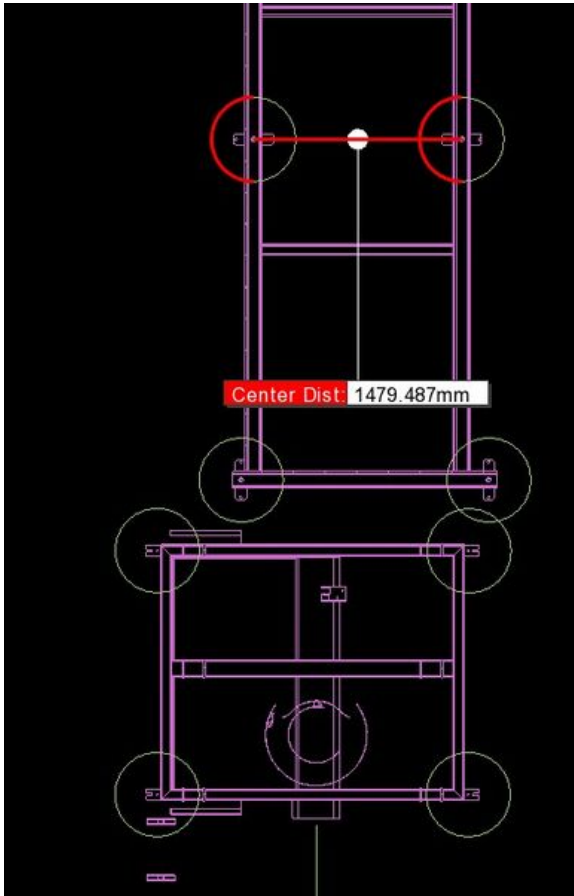

Fichier:Saje uPVC Unloading Process Sturtz Infeed Inner Feet Dims.jpg



Saje_uPVC_Unloading_Process_Sturtz_Infeed_Inner_Feet_Dims

File history

Click on a date/time to view the file as it appeared at that time.

	Date/Time	Thumbnail	Dimensions	User	Comment
current	10:38, 3 October 2022		471 × 732 (48 KB)	Gareth Green (talk contribs)	Saje_uPVC_Unloading_Process_Sturtz_Infeed_Inner_Feet_Dims