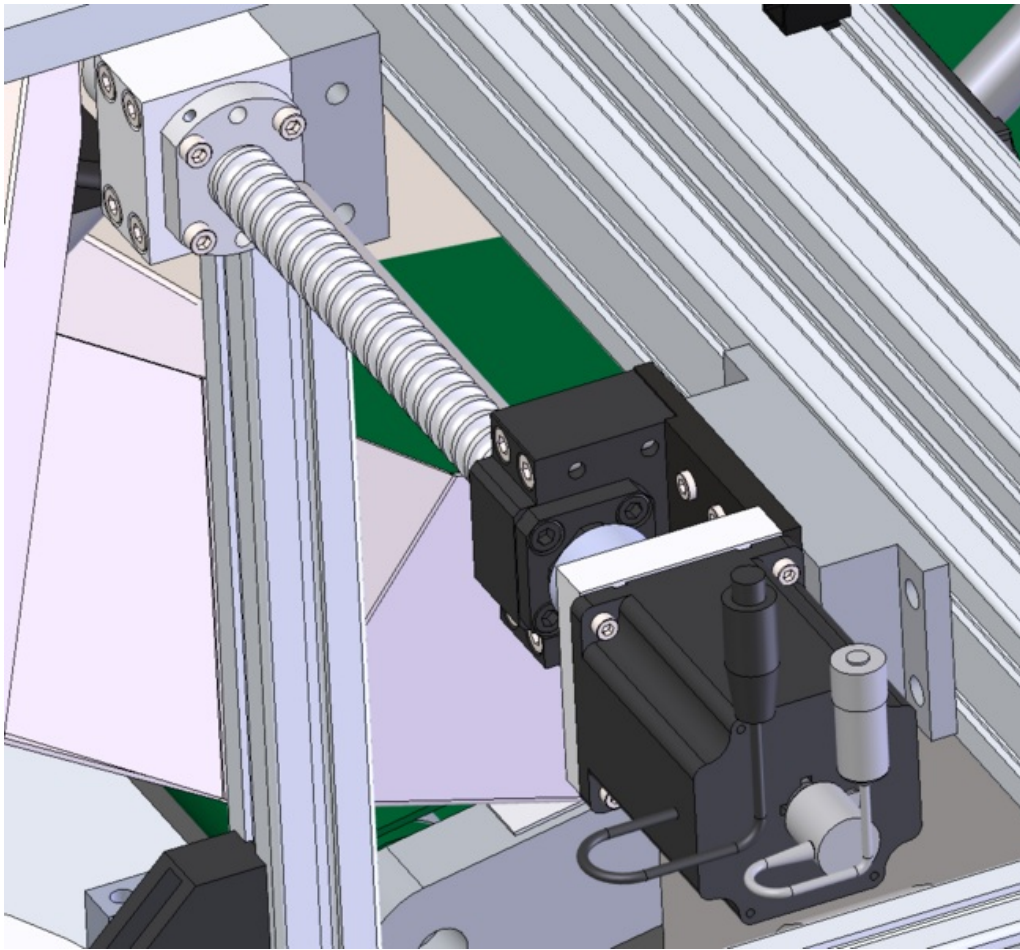

# Fichier:SY Axis Autoflow.png



Horizontal resolution	37.79 dpc
Vertical resolution	37.79 dpc