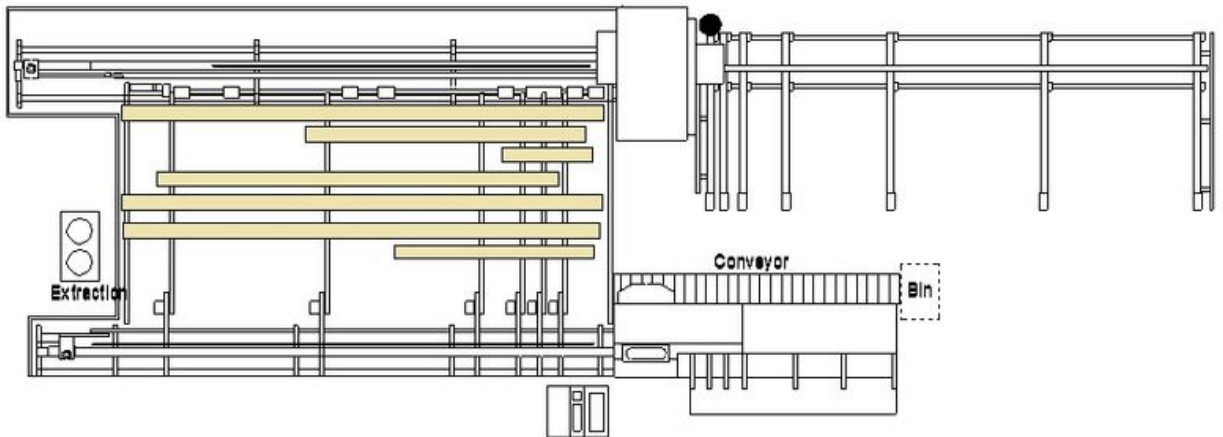

# Fichier:SLOADPOS for Flowline ZX3 and ZX4 Flowline.jpg



SLOADPOS\_for\_Flowline\_ZX3\_and\_ZX4\_Flowline

## File history

Click on a date/time to view the file as it appeared at that time.

	Date/Time	Thumbnail	Dimensions	User	Comment
current	18:52, 26 March 2020		891 × 337 (66 KB)	Stuga Engineer (talk   contribs)	SLOADPOS_for_Flowline_ZX3_and_ZX4_Flowline