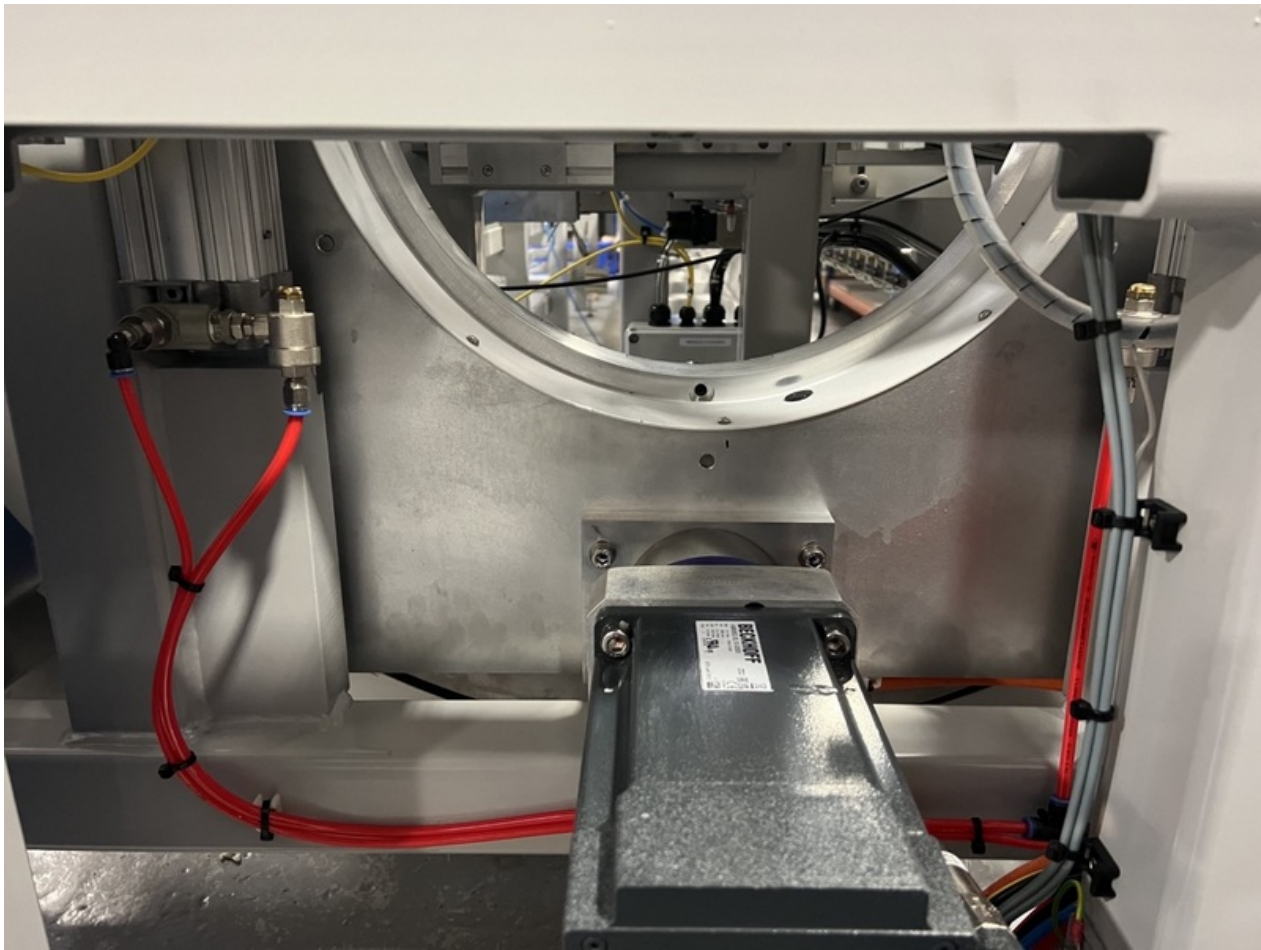

Fichier:Retrofit Ring Support Pilot Valves Autoflow 2.png



File history

Click on a date/time to view the file as it appeared at that time.