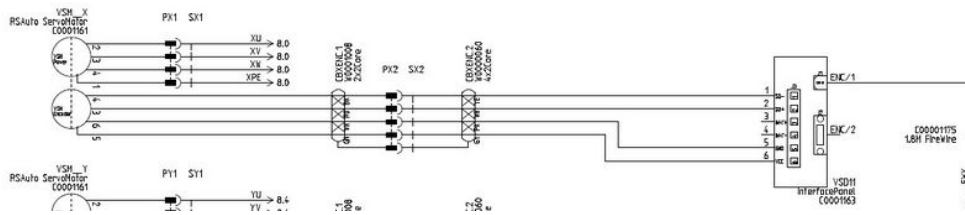

# Fichier:Replacing Baldor Microflex Drive with RS Automation RS Automation Encoder X Axis.jpg

