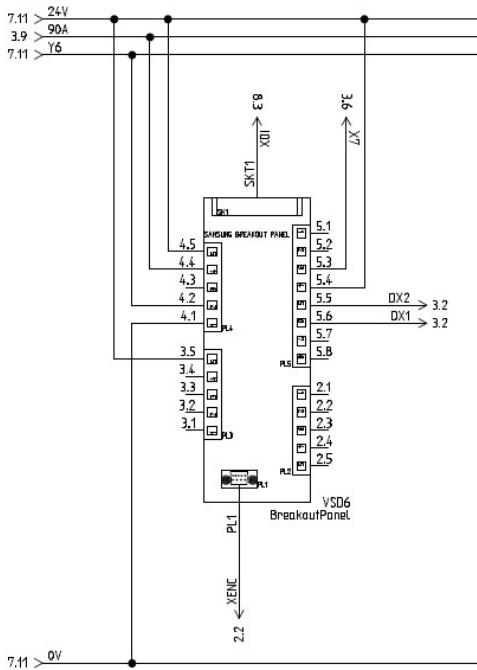

# Fichier:Replacing Baldor Microflex Drive with RS Automation RS Automation Breakout Panel X Axis.jpg

No higher resolution available.


## File history

Click on a date/time to view the file as it appeared at that time.

	Date/Time	Thumbnail	Dimensions	User	Comment
current	12:48, 26 November 2019		409 × 590 (33 KB)	Gareth Green (talk   contribs)	Replacing_Baldor_Microflex_Drive_with_RS_Automation_RS_Automation_Breakout_Panel_X_Axis