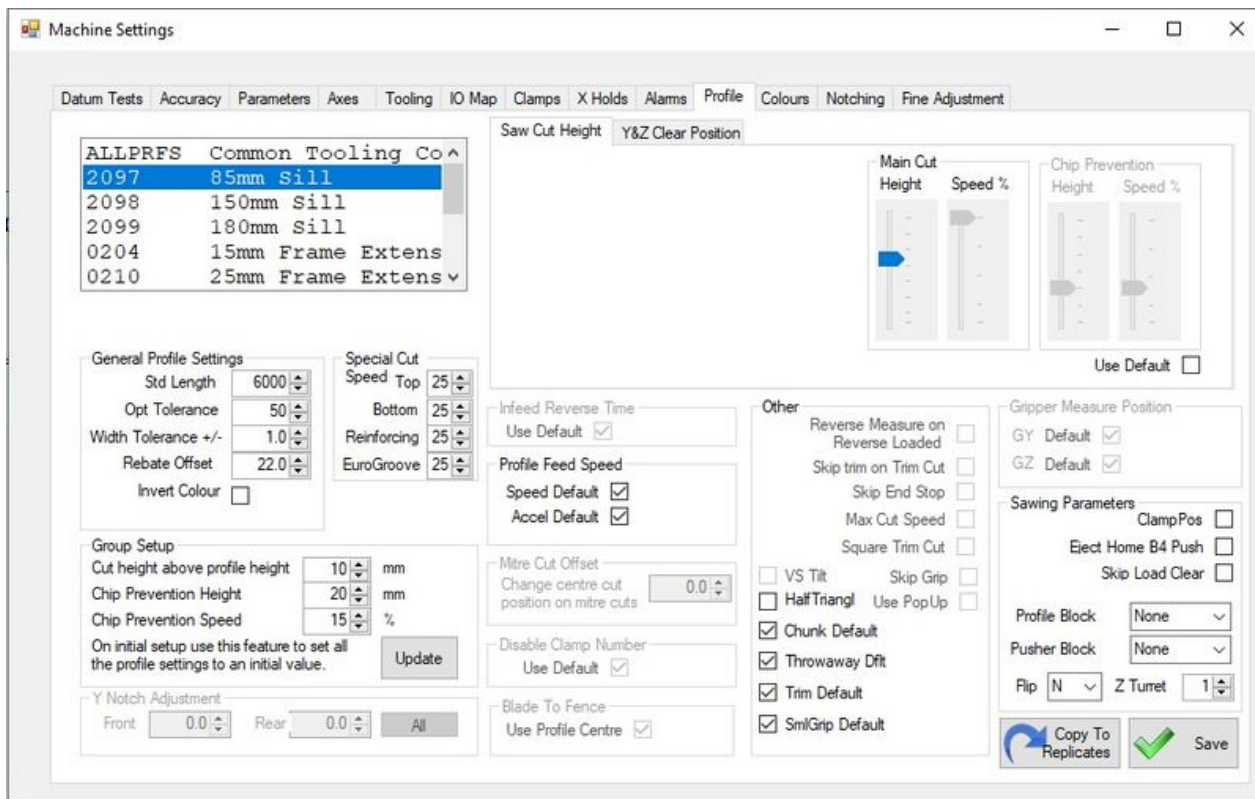

Fichier:Reducing Saw Cut Height for Lower Profiles Annotation 2019-10-14 140304.jpg



File history

Click on a date/time to view the file as it appeared at that time.

	Date/Time	Thumbnail	Dimensions	User	Comment
current	15:08, 14 October 2019		917 × 578 (135 KB)	Gareth Green (talk contribs)	

You cannot overwrite this file.