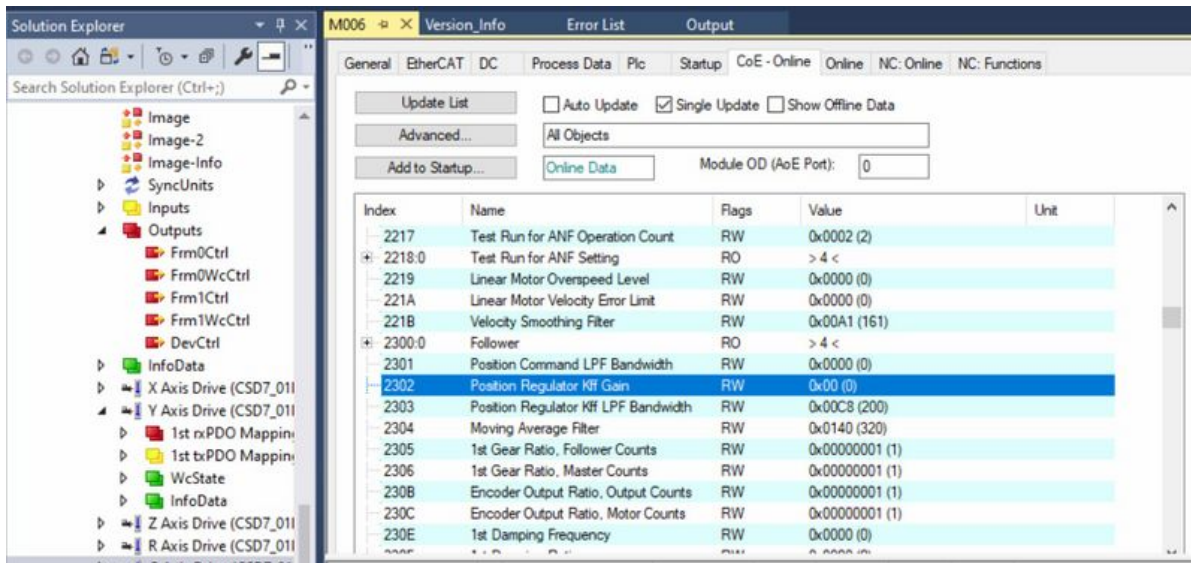

Fichier:RS Automation Drive Special Settings Screenshot 2022-09-22 092425.jpg



RS_Automation_Drive_Special_Settings_Screenshot_2022-09-22_092425

File history

Click on a date/time to view the file as it appeared at that time.

	Date/Time	Thumbnail	Dimensions	User	Comment
current	10:43, 22 September 2022		1,678 × 789 (261 KB)	Gareth Green (talk contribs)	RS_Automation_Drive_Special_Settings_Screenshot_2022-09-22_092425