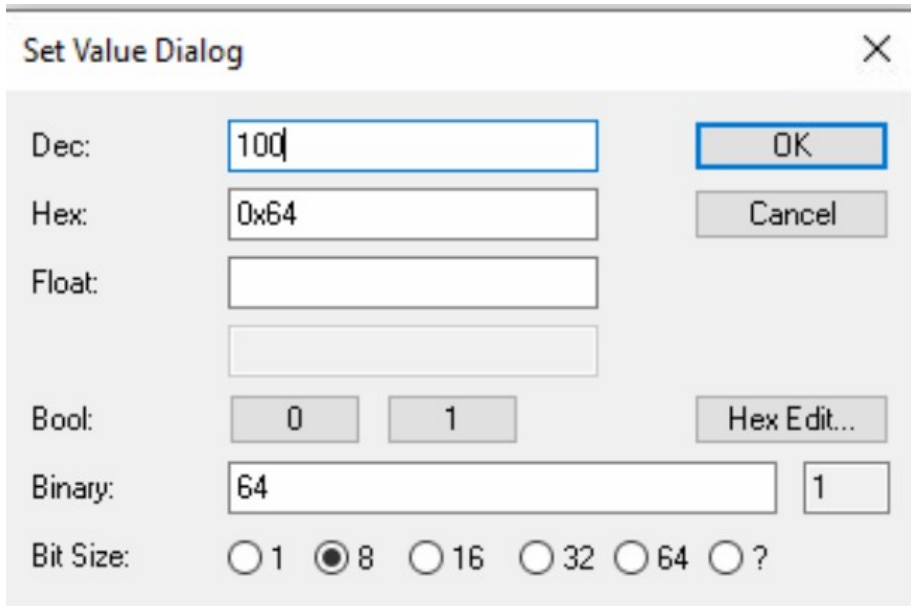

Fichier:RS Automation Drive Special Settings Screenshot 2022-09-22 092304.jpg

No higher resolution available.
