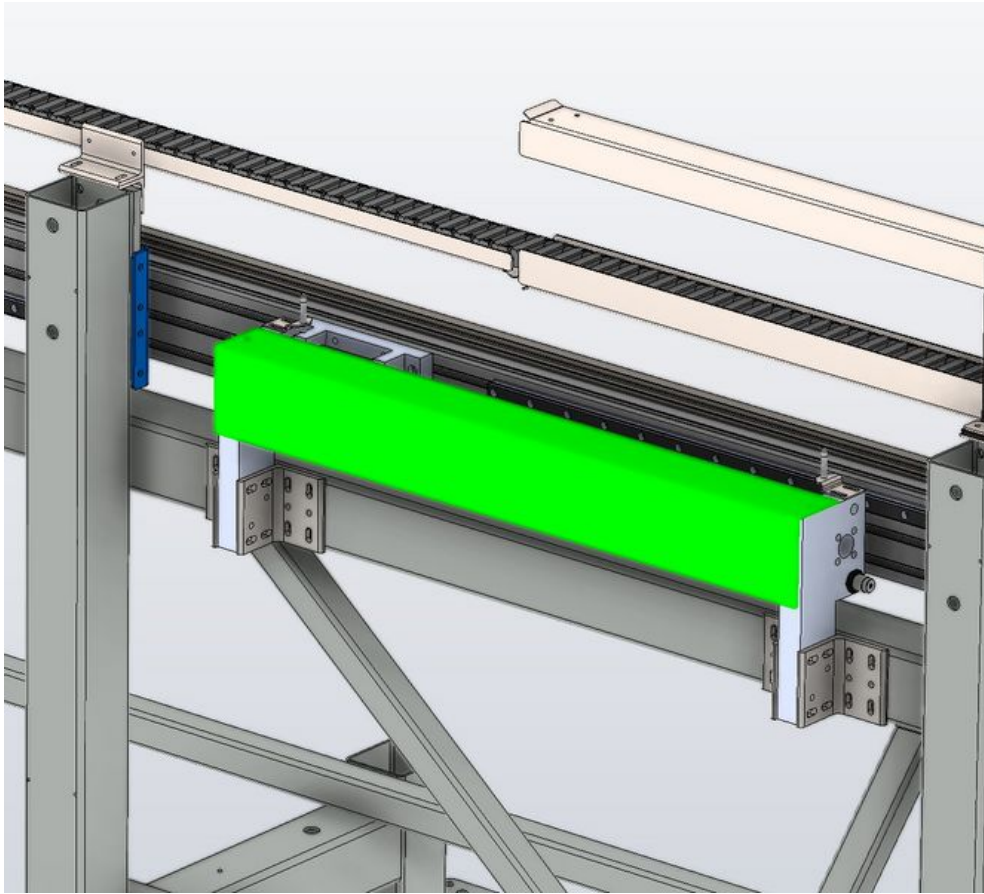

Fichier:RMZX515 Retrofit Beam Movement Guard ZX5.15 Solution.jpg



RMZX515_Retrofit_Beam_Movement_Guard_ZX5.15_Solution

File history

Click on a date/time to view the file as it appeared at that time.

	Date/Time	Thumbnail	Dimensions	User	Comment
current	18:32, 1 February 2022		1,152 × 1,039 (225 KB)	Gareth Green (talk contribs)	RMZX515_Retrofit_Beam_Movement_Guard_ZX5.15_Solution