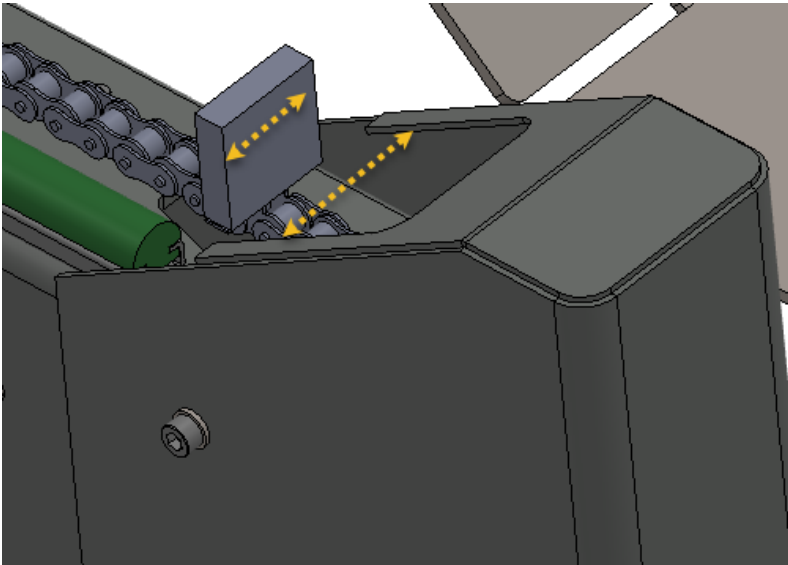

# Fichier:RMZX501 ZX5 Remove Chain and Sprocket Hazard Image.png

No higher resolution available.
