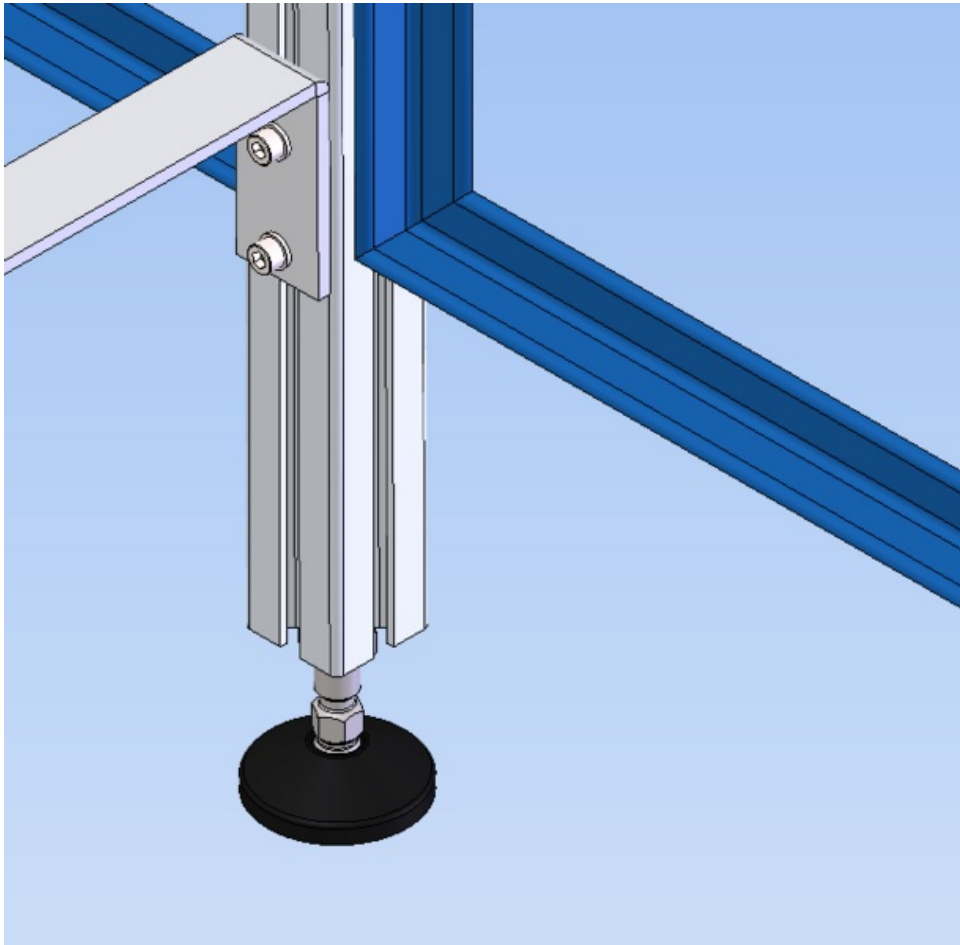

Fichier:RMAUT04 Autoflow Reduce Guard to Floor Height Image2.png



File history

Click on a date/time to view the file as it appeared at that time.

	Date/Time	Thumbnail	Dimensions	User	Comment
current	12:27, 21 January 2022		666 × 652 (50 KB)	Gareth Green (talk contribs)	

You cannot overwrite this file.

File usage

The following page links to this file:

RMAUT04 Autoflow Reduce Guard to Floor Height

Metadata

This file contains additional information, probably added from the digital camera or scanner used to create or digitize it. If the file has been modified from its original state, some details may not fully reflect the modified file.

Horizontal resolution	56.69 dpc
-----------------------	-----------

Vertical resolution	56.69 dpc
---------------------	-----------