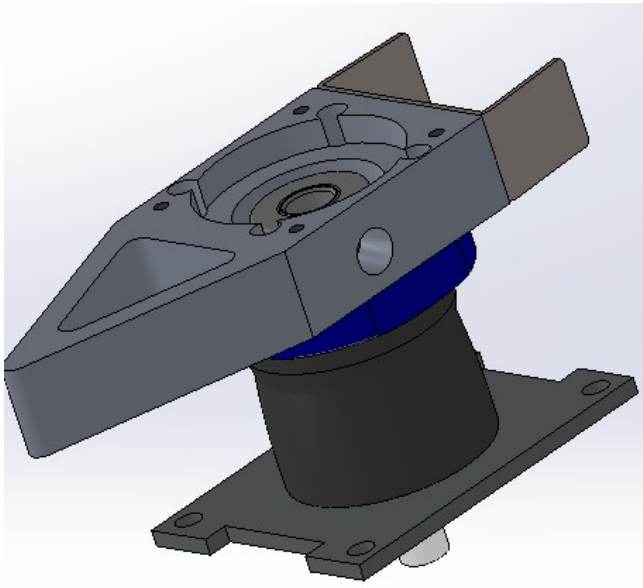

Fichier:R0019108 Zip Gate Opener for RS Automation Gearbox R0019108.jpg

No higher resolution available.


R0019108_Zip_Gate_Opener_for_RS_Automation_Gearbox_R0019108

File history

Click on a date/time to view the file as it appeared at that time.

	Date/Time	Thumbnail	Dimensions	User	Comment
current	14:41, 11 August 2022		456 × 433 (32 KB)	Gareth Green (talk contribs)	R0019108_Zip_Gate_Opener_for_RS_Automation_Gearbox_R0019108