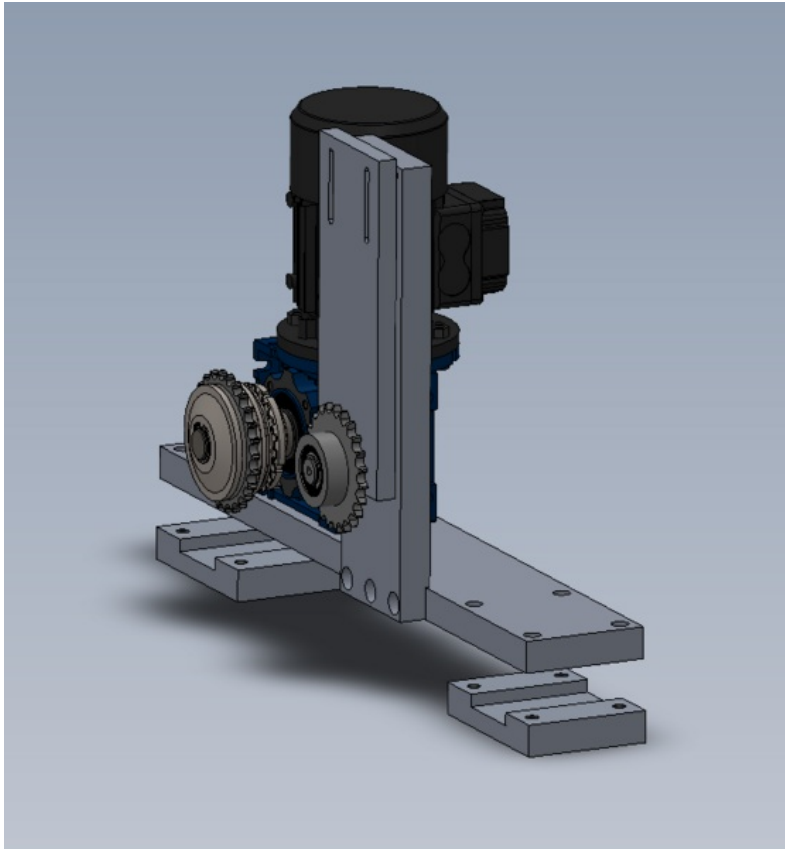

Fichier:R001596 Bench Assemble Transfer Drive Assembly Screenshot 2023-06-12 114554.png



R001596_Bench_Assemble_Transfer_Drive_Assembly_Screenshot_2023-06-12_114554

File history

Click on a date/time to view the file as it appeared at that time.

	Date/Time	Thumbnail	Dimensions	User	Comment
current	12:50, 12 June 2023		672 × 724 (59 KB)	Gareth Green (talk contribs)	R001596_Bench_Assemble_Transfer_Drive_Assembly_Screenshot_2023-06-12_114554

You cannot overwrite this file.

File usage

The following page links to this file:

R0015096 (e) Bench Assemble Transfer Drive Assembly

Metadata

This file contains additional information, probably added from the digital camera or scanner used to create or digitize it. If the file has been modified from its original state, some details may not fully reflect the modified file.

Horizontal resolution	37.79 dpc
Vertical resolution	37.79 dpc