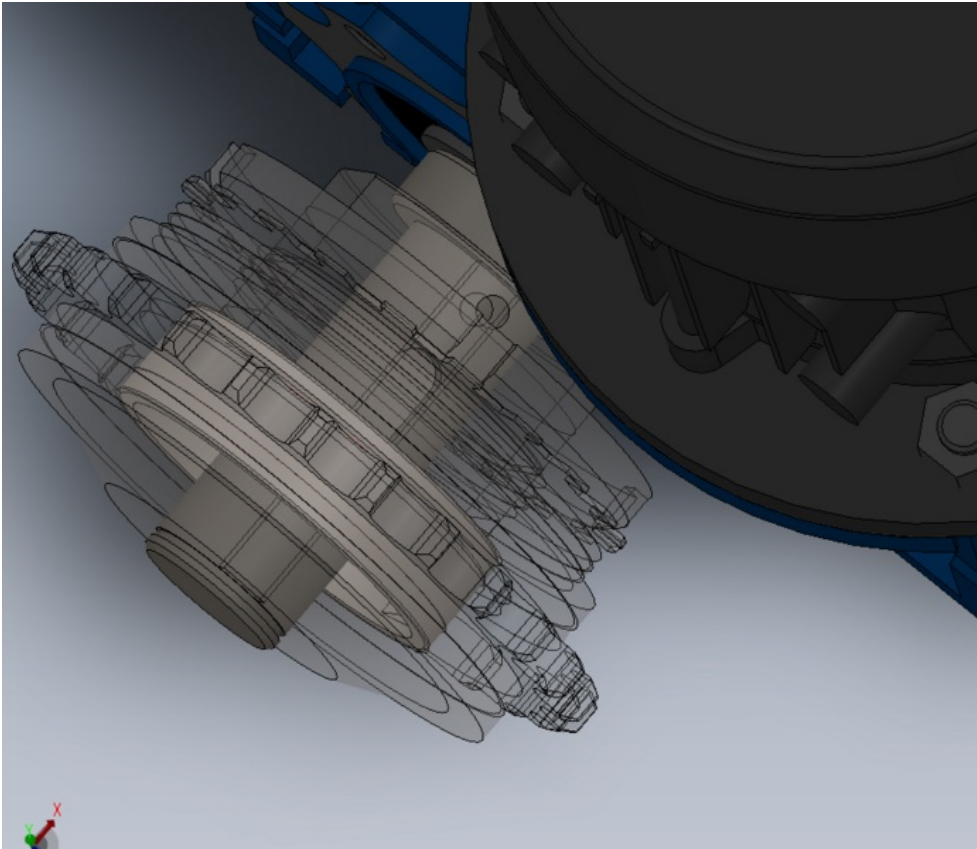

Fichier:R001596 Bench Assemble Transfer Drive Assembly Screenshot 2023-06-12 112644.png



R001596_Bench_Assemble_Transfer_Drive_Assembly_Screenshot_2023-06-12_112644

File history

Click on a date/time to view the file as it appeared at that time.

	Date/Time	Thumbnail	Dimensions	User	Comment
current	12:27, 12 June 2023		872 × 752 (314 KB)	Gareth Green (talk contribs)	R001596_Bench_Assemble_Transfer_Drive_Assembly_Screenshot_2023-06-12_112644

Horizontal resolution	37.79 dpc
Vertical resolution	37.79 dpc