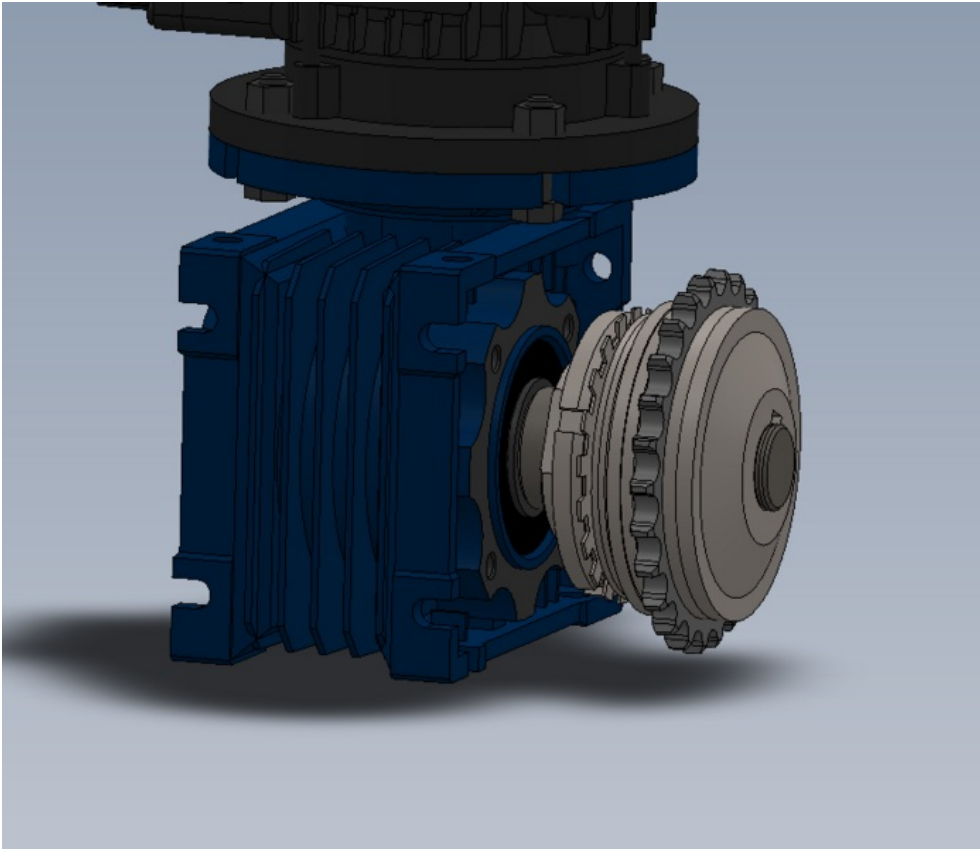

Fichier:R001596 Bench Assemble Transfer Drive Assembly Screenshot 2023-06-12 112007.png



R001596_Bench_Assemble_Transfer_Drive_Assembly_Screenshot_2023-06-12_112007

File history

Click on a date/time to view the file as it appeared at that time.

	Date/Time	Thumbnail	Dimensions	User	Comment
current	12:23, 12 June 2023		799 × 686 (90 KB)	Gareth Green (talk contribs)	R001596_Bench_Assemble_Transfer_Drive_Assembly_Screenshot_2023-06-12_112007

You cannot overwrite this file.

File usage

The following page links to this file:

R0015096 (e) Bench Assemble Transfer Drive Assembly

Metadata

This file contains additional information, probably added from the digital camera or scanner used to create or digitize it. If the file has been modified from its original state, some details may not fully reflect the modified file.

Horizontal resolution	37.79 dpc
Vertical resolution	37.79 dpc