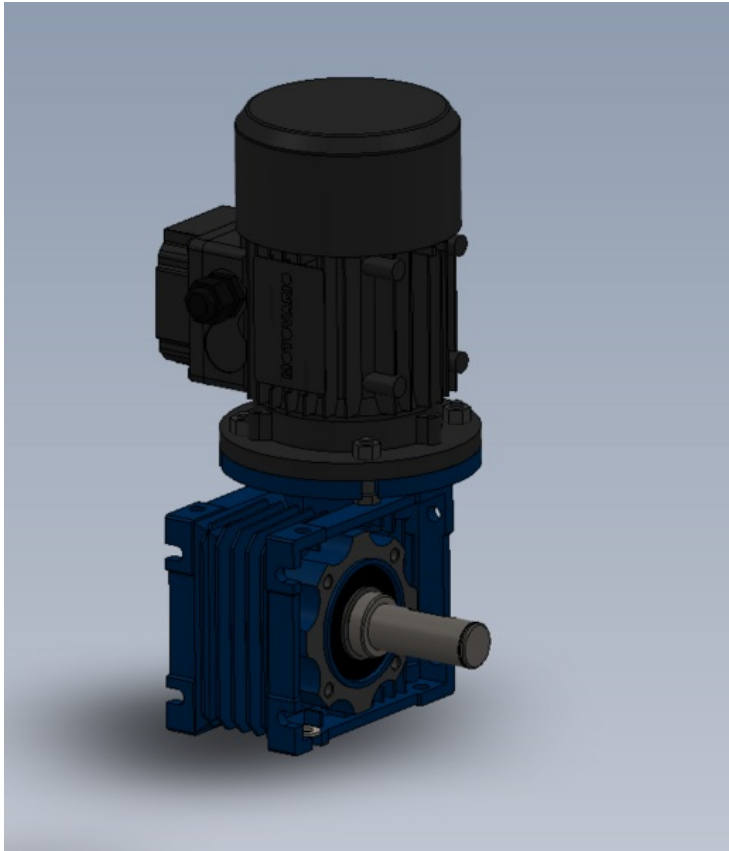

Fichier:R001596 Bench Assemble Transfer Drive Assembly Screenshot 2023-06-12 110556.png



R001596_Bench_Assemble_Transfer_Drive_Assembly_Screenshot_2023-06-12_110556

File history

Click on a date/time to view the file as it appeared at that time.

	Date/Time	Thumbnail	Dimensions	User	Comment
current	12:06, 12 June 2023		632 × 733 (69 KB)	Gareth Green (talk contribs)	R001596_Bench_Assemble_Transfer_Drive_Assembly_Screenshot_2023-06-12_110556

You cannot overwrite this file.

File usage

The following page links to this file:

R0015096 (e) Bench Assemble Transfer Drive Assembly

Metadata

This file contains additional information, probably added from the digital camera or scanner used to create or digitize it. If the file has been modified from its original state, some details may not fully reflect the modified file.

Horizontal resolution	37.79 dpc
Vertical resolution	37.79 dpc