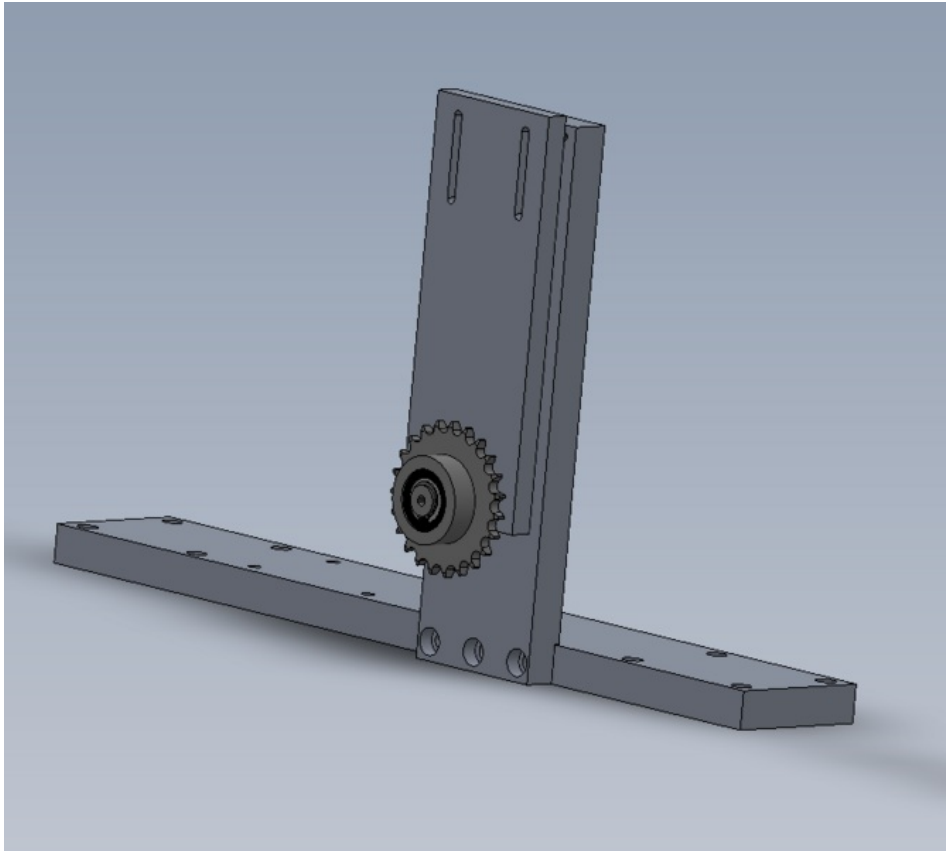

# Fichier:R001596 Bench Assemble Transfer Drive Assembly Screenshot 2023-06-12 105603.png



## File history

Click on a date/time to view the file as it appeared at that time.

	Date/Time	Thumbnail	Dimensions	User	Comment
current	11:57, 12 June 2023		811 × 725 (43 KB)	Gareth Green (talk   contribs)	R001596_Bench_Assemble_Transfer_Drive_Assembly_Screenshot_2023-06-12_105603

Horizontal resolution	37.79 dpc
Vertical resolution	37.79 dpc