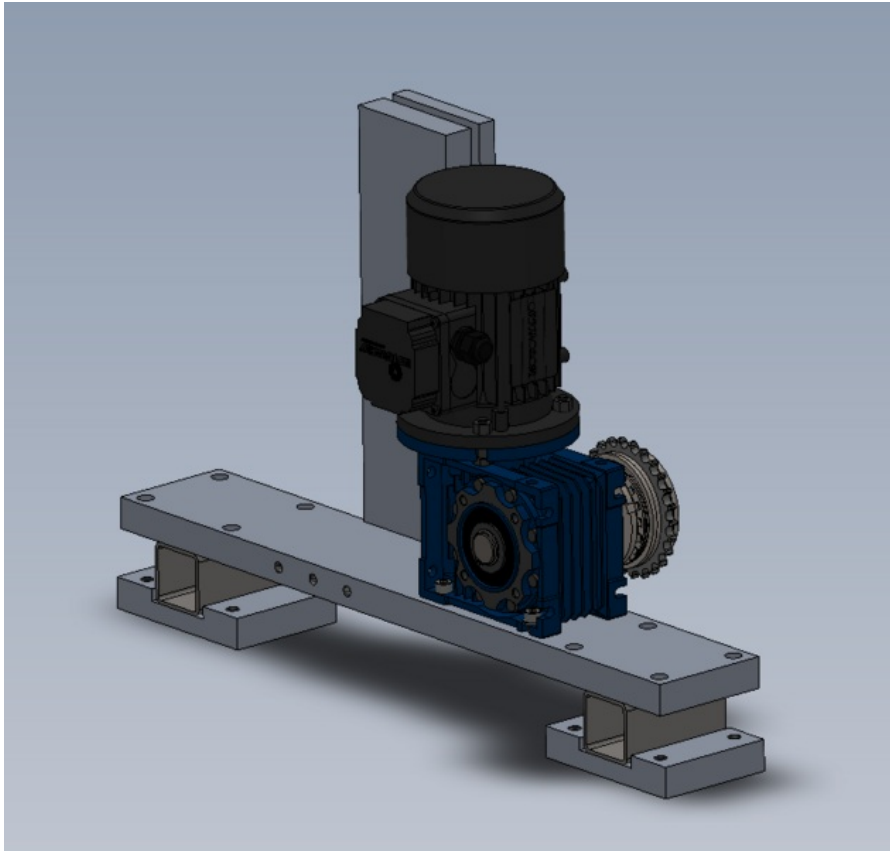

# Fichier:R001596 Bench Assemble Transfer Drive Assembly Screenshot 2023-06-12 101243.png



## File history

Click on a date/time to view the file as it appeared at that time.

	Date/Time	Thumbnail	Dimensions	User	Comment
current	11:13, 12 June 2023		777 × 736 (74 KB)	Gareth Green (talk   contribs)	R001596_Bench_Assemble_Transfer_Drive_Assembly_Screenshot_2023-06-12_101243