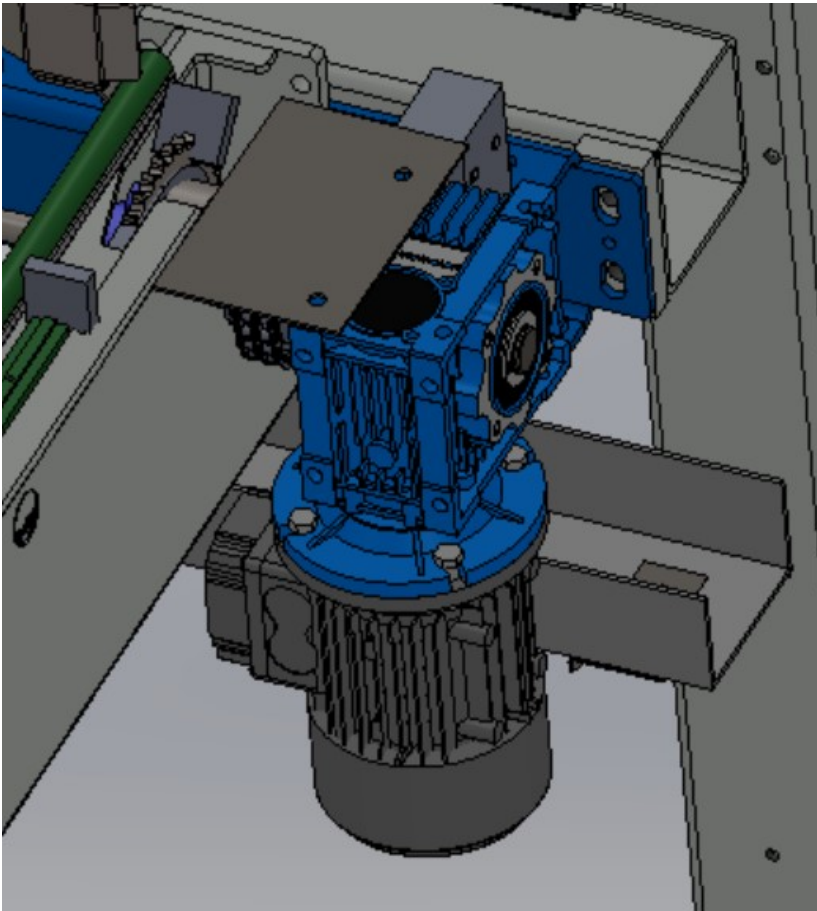

# Fichier:R0015402 Cover Guard For Infeed Motor Cover.jpg

No higher resolution available.


## File history

Click on a date/time to view the file as it appeared at that time.

	Date/Time	Thumbnail	Dimensions	User	Comment
current	12:40, 20 December 2024		521 × 576 (62 KB)	Gareth Green (talk   contribs)	