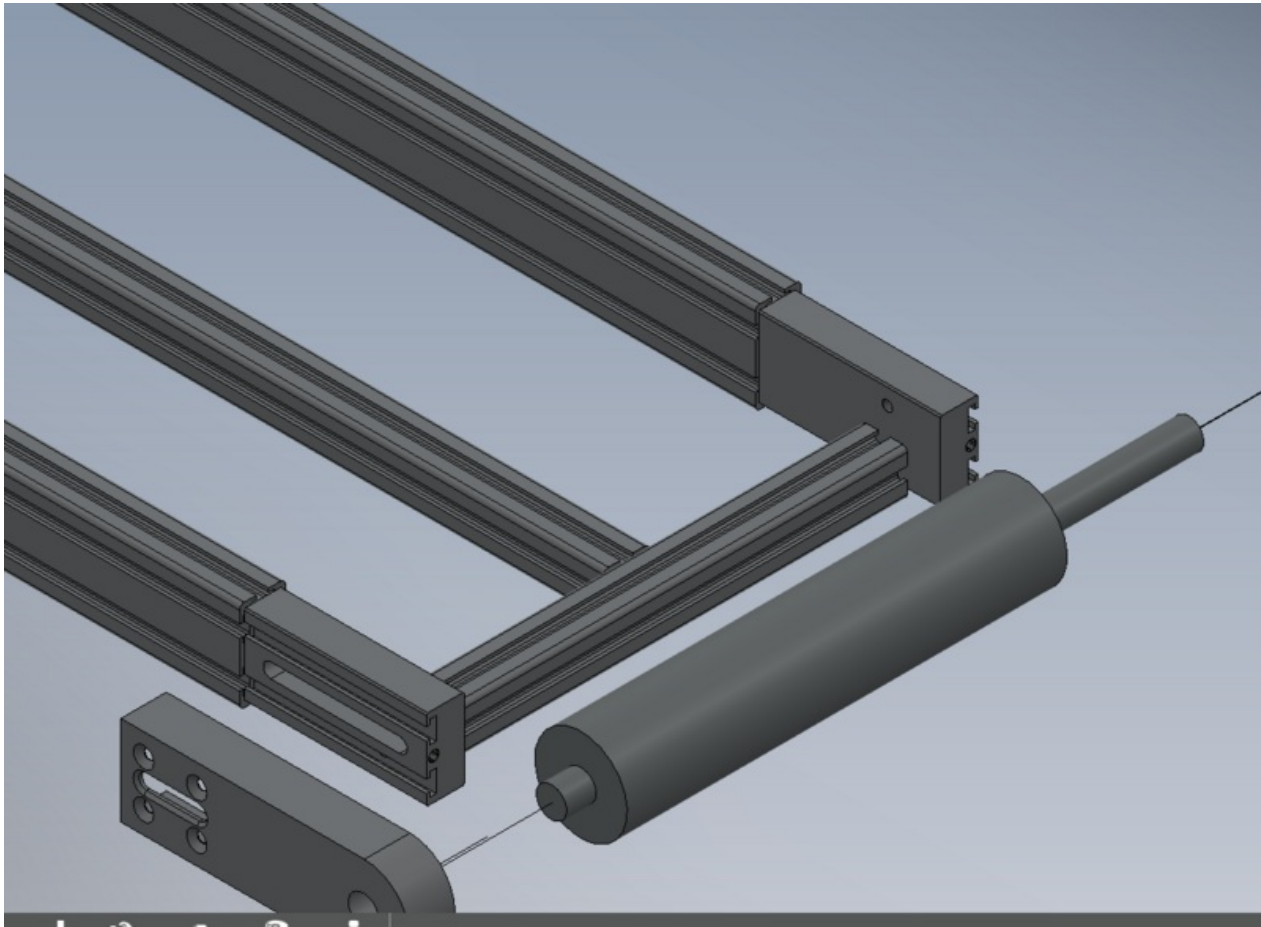

Fichier:R0015358 Conveyor chassis Screenshot 2023-10-31 134920.png



R0015358_Conveyor_chassis_Screenshot_2023-10-31_134920

File history

Click on a date/time to view the file as it appeared at that time.

	Date/Time	Thumbnail	Dimensions	User	Comment
current	15:49, 31 October 2023		1,161 × 850 (174 KB)	Gareth Green (talk contribs)	R0015358_Conveyor_chassis_Screenshot_2023-10-31_134920

Horizontal resolution	37.79 dpc
Vertical resolution	37.79 dpc