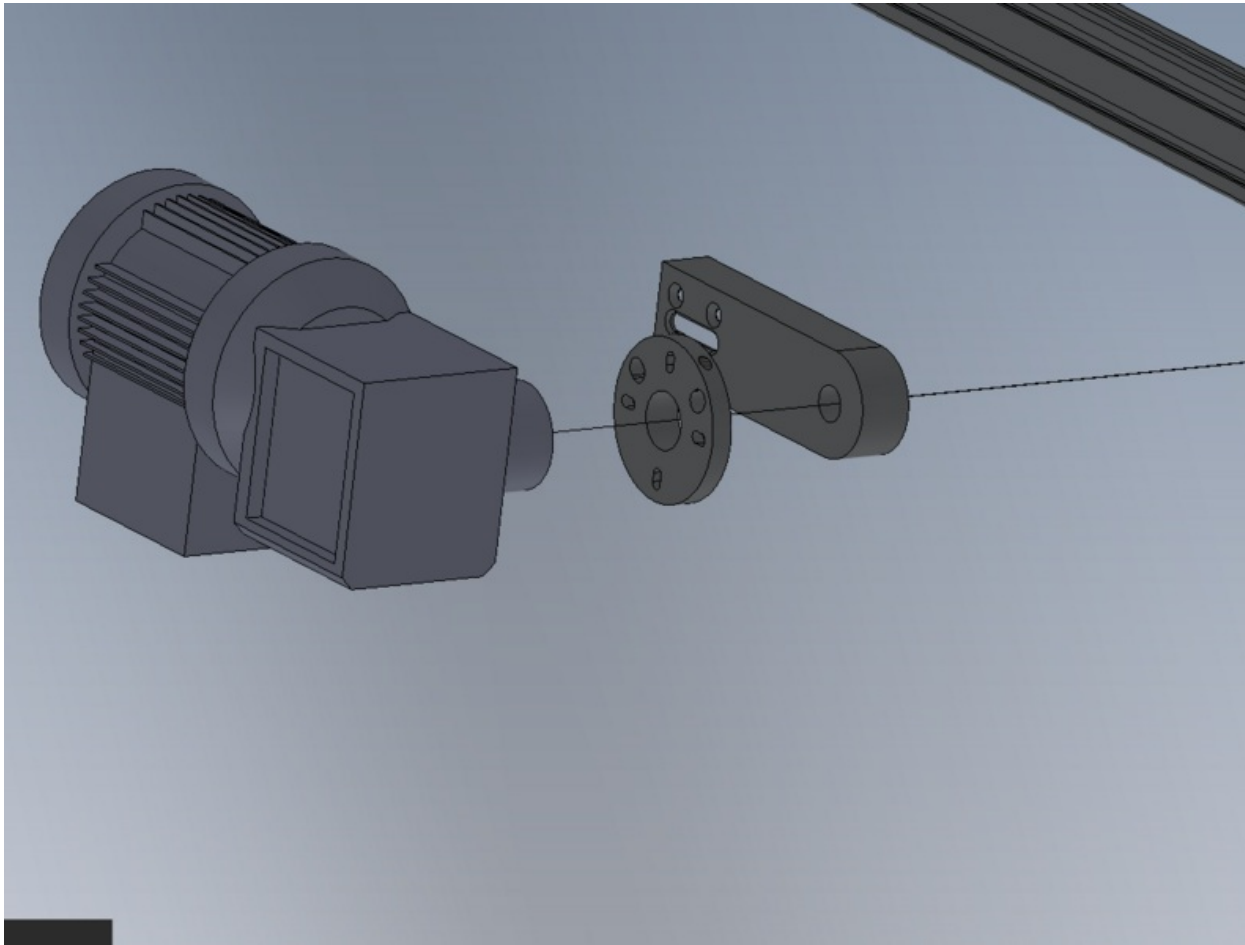

# Fichier:R0015358 Conveyor chassis Screenshot 2023-10-31 133901.png



R0015358\_Conveyor\_chassis\_Screenshot\_2023-10-31\_133901