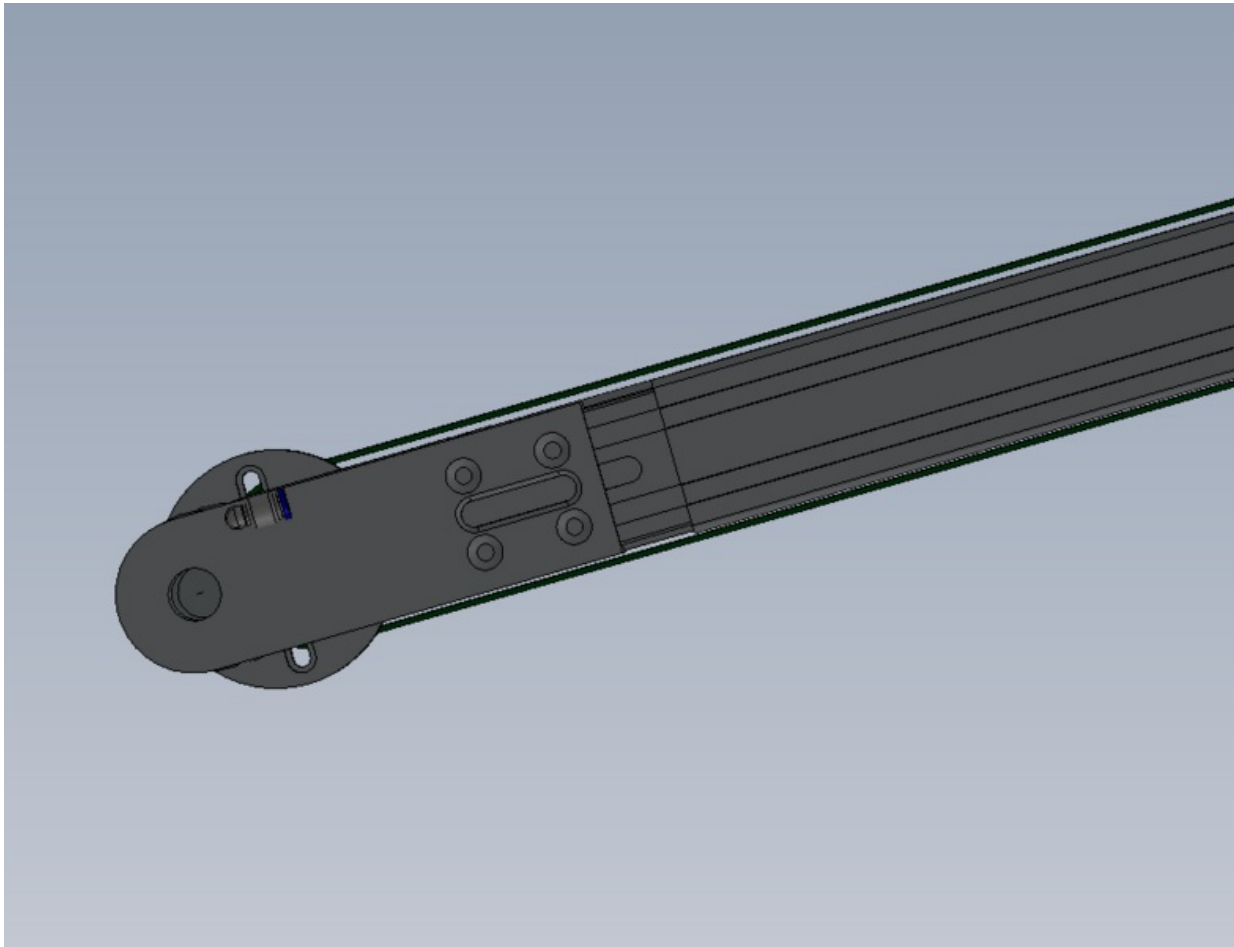

Fichier:R0015358 Conveyor chassis Screenshot 2023-10-31 133536.png



R0015358_Conveyor_chassis_Screenshot_2023-10-31_133536

File history

Click on a date/time to view the file as it appeared at that time.

	Date/Time	Thumbnail	Dimensions	User	Comment
current	15:35, 31 October 2023		923 × 706 (24 KB)	Gareth Green (talk contribs)	R0015358_Conveyor_chassis_Screenshot_2023-10-31_133536

Horizontal resolution	37.79 dpc
Vertical resolution	37.79 dpc