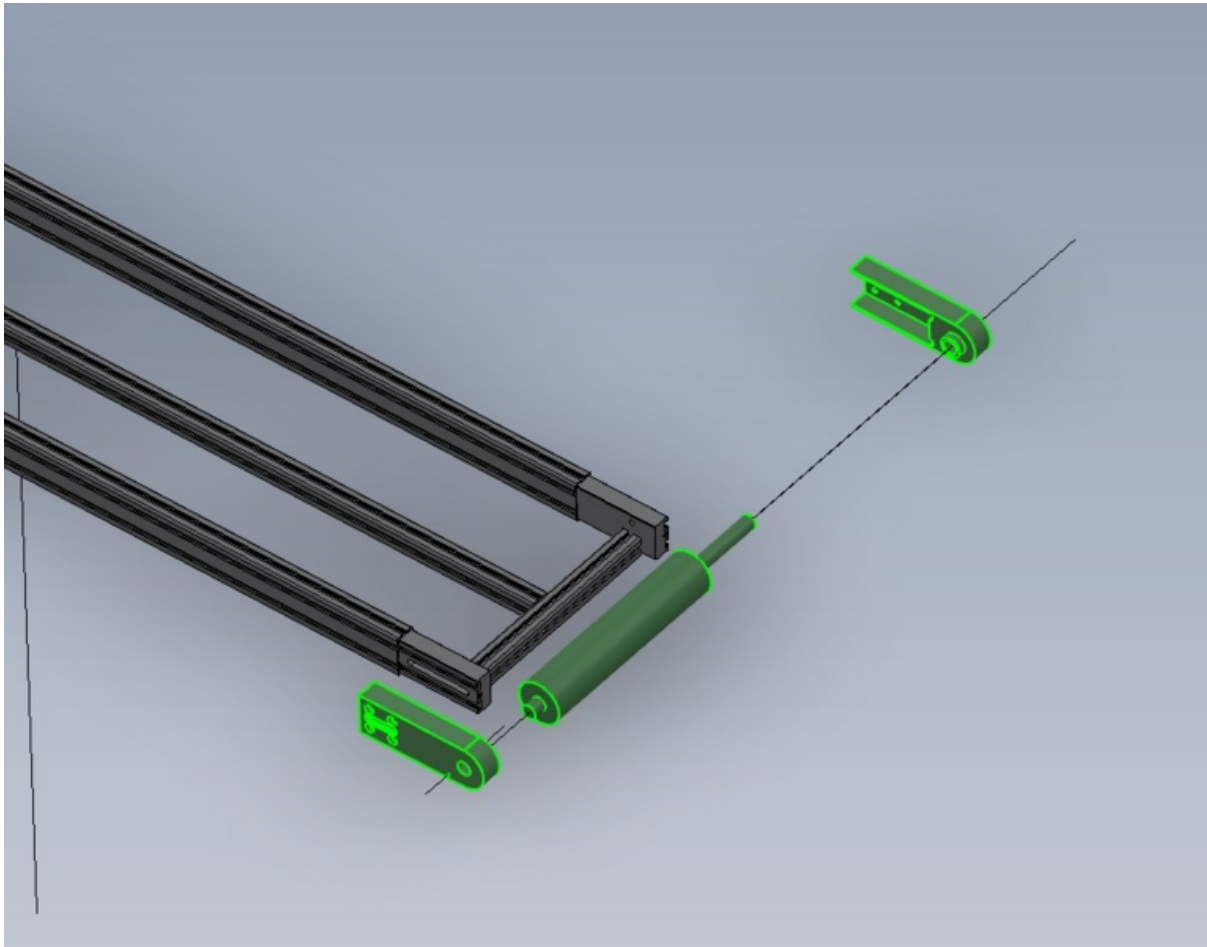

Fichier:R0015358 Conveyor chassis Screenshot 2023-10-31 125023.png



R0015358_Conveyor_chassis_Screenshot_2023-10-31_125023

File history

Click on a date/time to view the file as it appeared at that time.

| | Date/Time | Thumbnail | Dimensions | User | Comment |
|---------|------------------------|---|-----------------------|-----------------------------------|--|
| current | 14:50, 31 October 2023 |  | 936 × 729 (136 KB) | Gareth Green (talk contribs) | R0015358_Conveyor_chassis_Screenshot_2023-10-31_125023 |

You cannot overwrite this file.

File usage

The following page links to this file:

R0015358 Conveyor chassis

Metadata

This file contains additional information, probably added from the digital camera or scanner used to create or digitize it. If the file has been modified from its original state, some details may not fully reflect the modified file.

| | |
|-----------------------|-----------|
| Horizontal resolution | 37.79 dpc |
| Vertical resolution | 37.79 dpc |