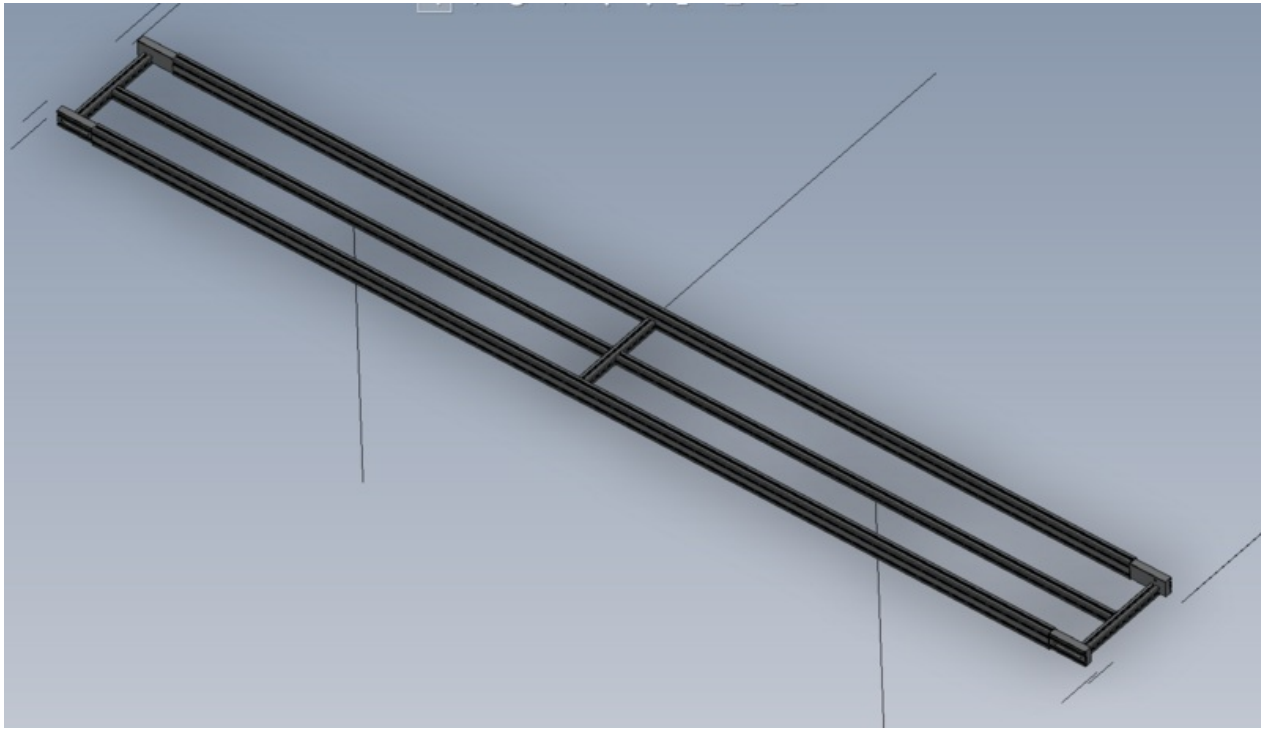

Fichier:R0015358 Conveyor chassis Screenshot 2023-10-31 124539.png



R0015358_Conveyor_chassis_Screenshot_2023-10-31_124539

File history

Click on a date/time to view the file as it appeared at that time.

	Date/Time	Thumbnail	Dimensions	User	Comment
current	14:45, 31 October 2023		1,476 × 848 (198 KB)	Gareth Green (talk contribs)	R0015358_Conveyor_chassis_Screenshot_2023-10-31_124539

Horizontal resolution	37.79 dpc
Vertical resolution	37.79 dpc