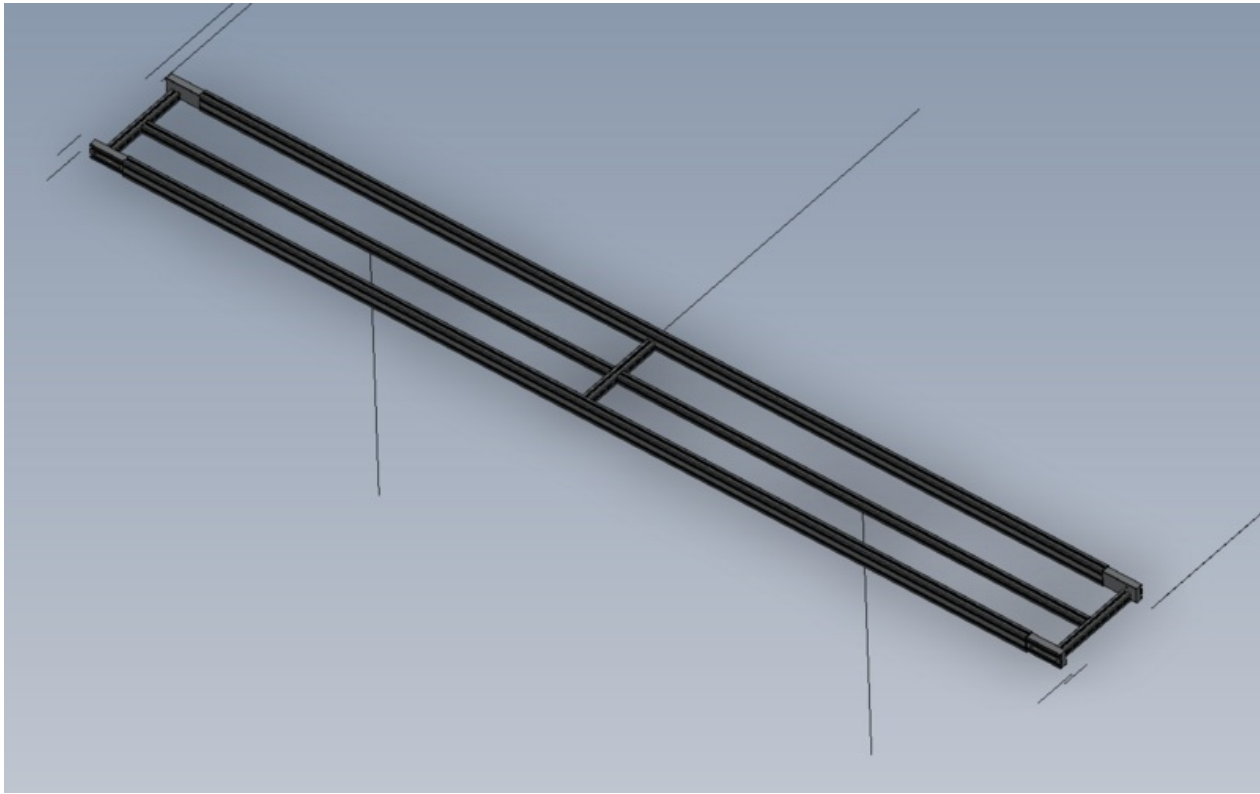

Fichier:R0015358 Conveyor chassis Screenshot 2023-10-31 124445.png



R0015358_Conveyor_chassis_Screenshot_2023-10-31_124445

File history

Click on a date/time to view the file as it appeared at that time.

	Date/Time	Thumbnail	Dimensions	User	Comment
current	14:44, 31 October 2023		1,298 × 813 (155 KB)	Gareth Green (talk contribs)	R0015358_Conveyor_chassis_Screenshot_2023-10-31_124445

Horizontal resolution	37.79 dpc
Vertical resolution	37.79 dpc