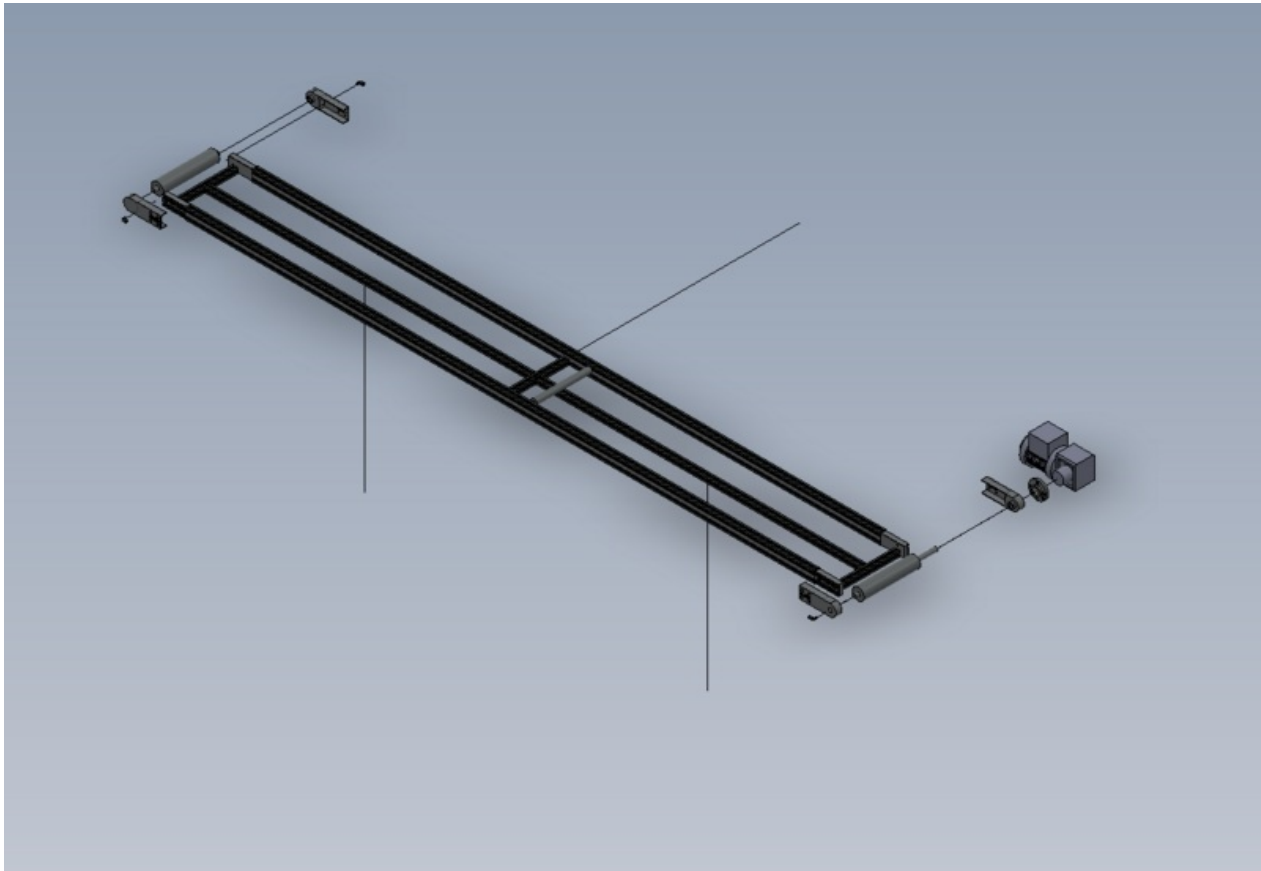

# Fichier:R0015358 Conveyor chassis Screenshot 2023-10-31 123909.png



R0015358\_Conveyor\_chassis\_Screenshot\_2023-10-31\_123909

## File history

Click on a date/time to view the file as it appeared at that time.

	Date/Time	Thumbnail	Dimensions	User	Comment
current	14:39, 31 October 2023		1,165 × 802 (118 KB)	Gareth Green (talk   contribs)	R0015358_Conveyor_chassis_Screenshot_2023-10-31_123909

Horizontal resolution	37.79 dpc
Vertical resolution	37.79 dpc