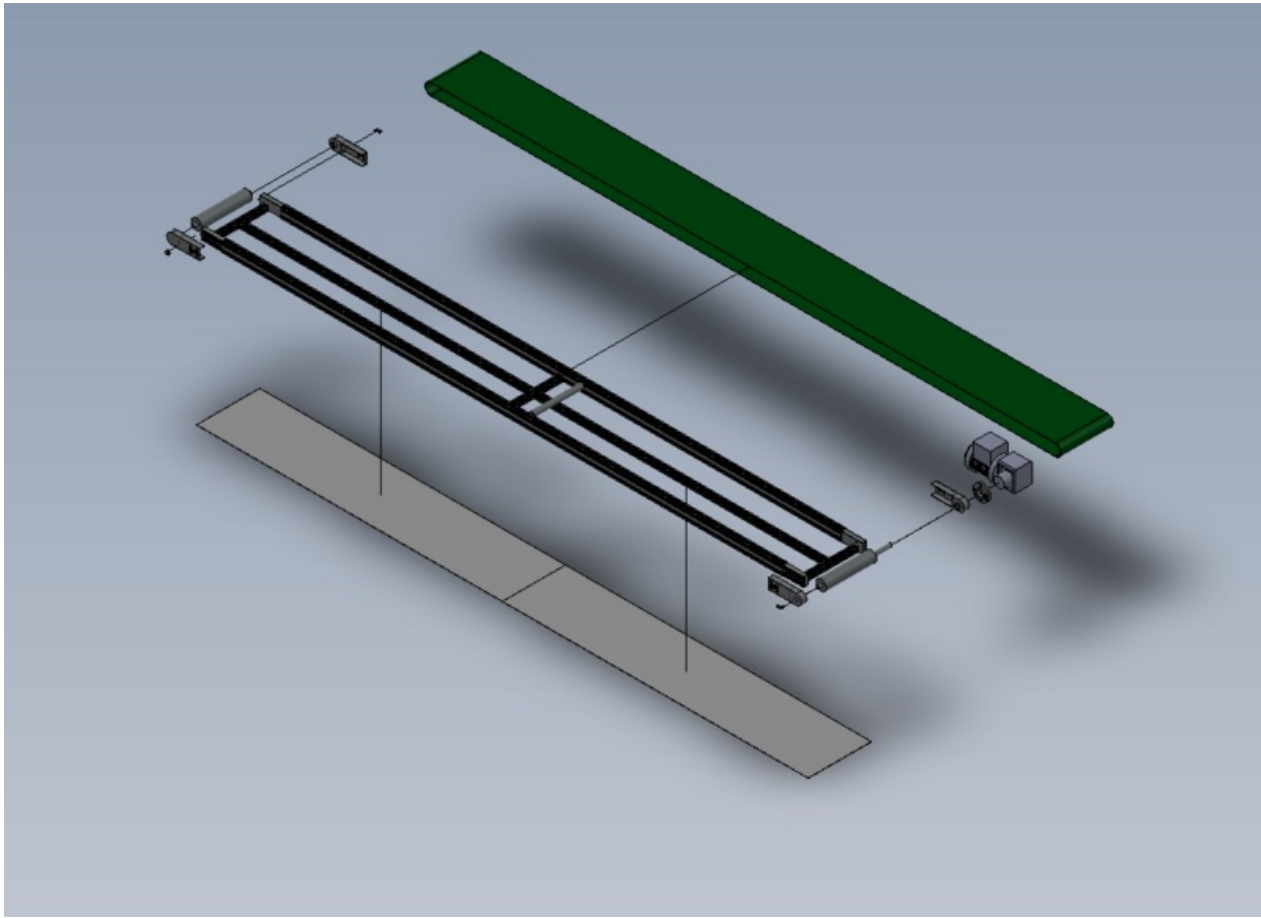

# Fichier:R0015358 Conveyor chassis Screenshot 2023-10-31 122941.png



R0015358\_Conveyor\_chassis\_Screenshot\_2023-10-31\_122941

## File history

Click on a date/time to view the file as it appeared at that time.

	Date/Time	Thumbnail	Dimensions	User	Comment
current	14:29, 31 October 2023		1,085 × 787 (192 KB)	Gareth Green (talk   contribs)	R0015358_Conveyor_chassis_Screenshot_2023-10-31_122941

Horizontal resolution	37.79 dpc
Vertical resolution	37.79 dpc