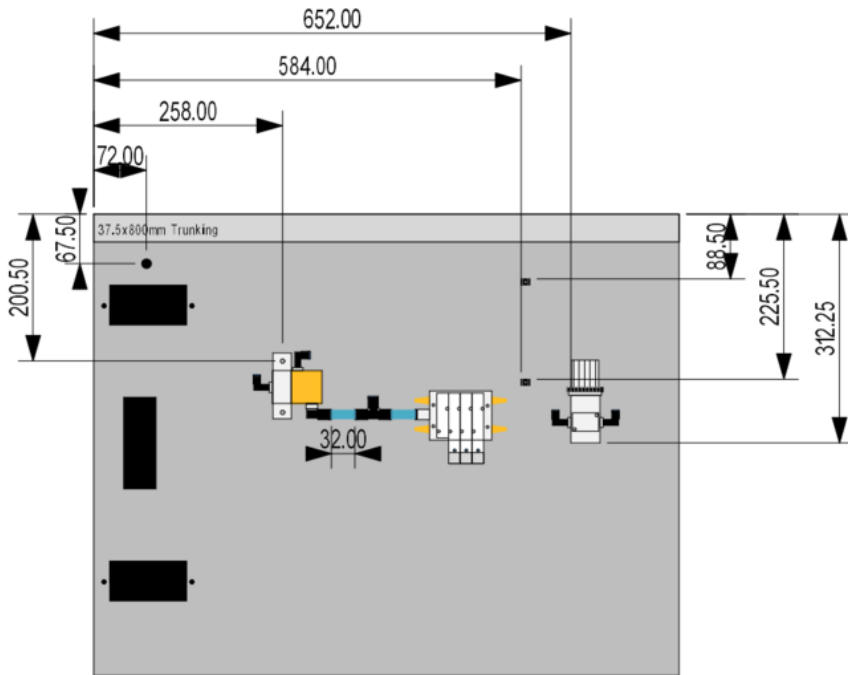

Fichier:R0015356 Assemble Pneumatics on to electrical cabinet Screenshot 2023-09-05 080540.png



R0015356_Assemble_Pneumatics_on_to_electrical_cabinet_Screenshot_2023-09-05_080540

File history

Click on a date/time to view the file as it appeared at that time.

	Date/Time	Thumbnail	Dimensions	User	Comment
current	09:06, 5 September 2023		1,083 × 870 (47 KB)	Gareth Green (talk contribs)	R0015356_Assemble_Pneumatics_on_to_electrical_cabinet_Screenshot_2023-09-05_080540

Horizontal resolution	37.79 dpc
Vertical resolution	37.79 dpc