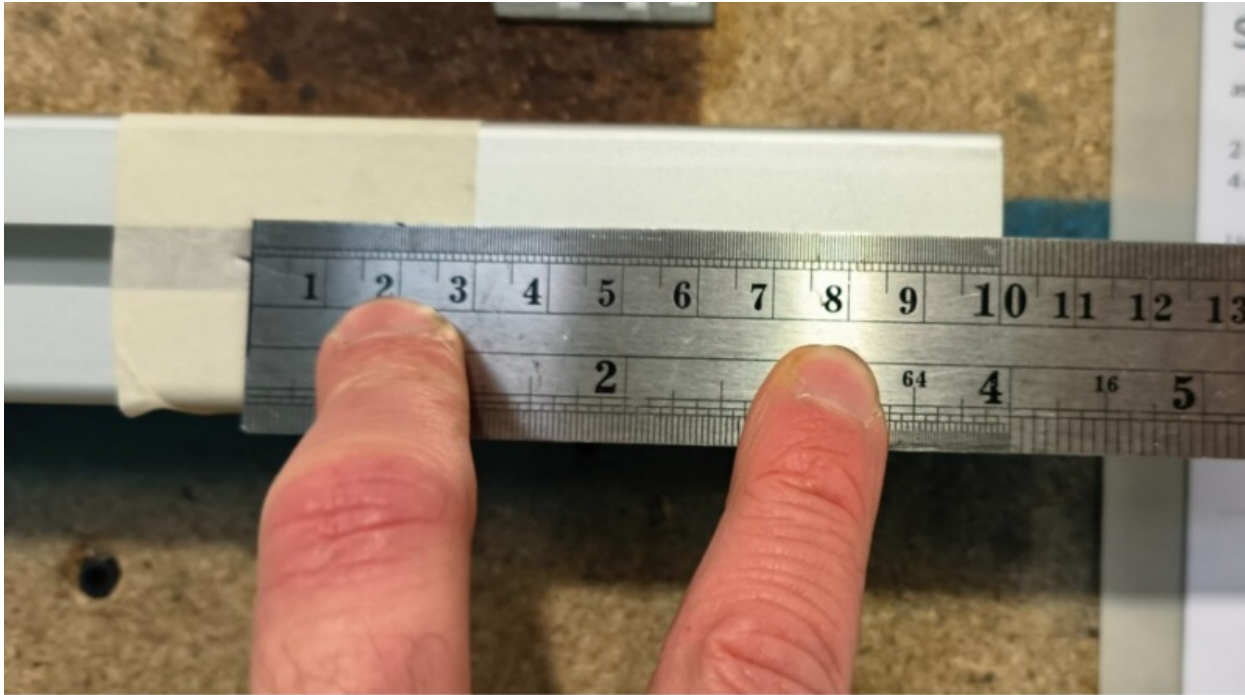

Fichier:R0015352 Mount Buffer Beams Screenshot 2023-11-16 123159.png



R0015352_Mount_Buffer_Beams_Screenshot_2023-11-16_123159

File history

Click on a date/time to view the file as it appeared at that time.

	Date/Time	Thumbnail	Dimensions	User	Comment
current	14:32, 16 November 2023		1,105 × 620 (814 KB)	Gareth Green (talk contribs)	R0015352_Mount_Buffer_Beams_Screenshot_2023-11-16_123159

Horizontal resolution	37.79 dpc
Vertical resolution	37.79 dpc