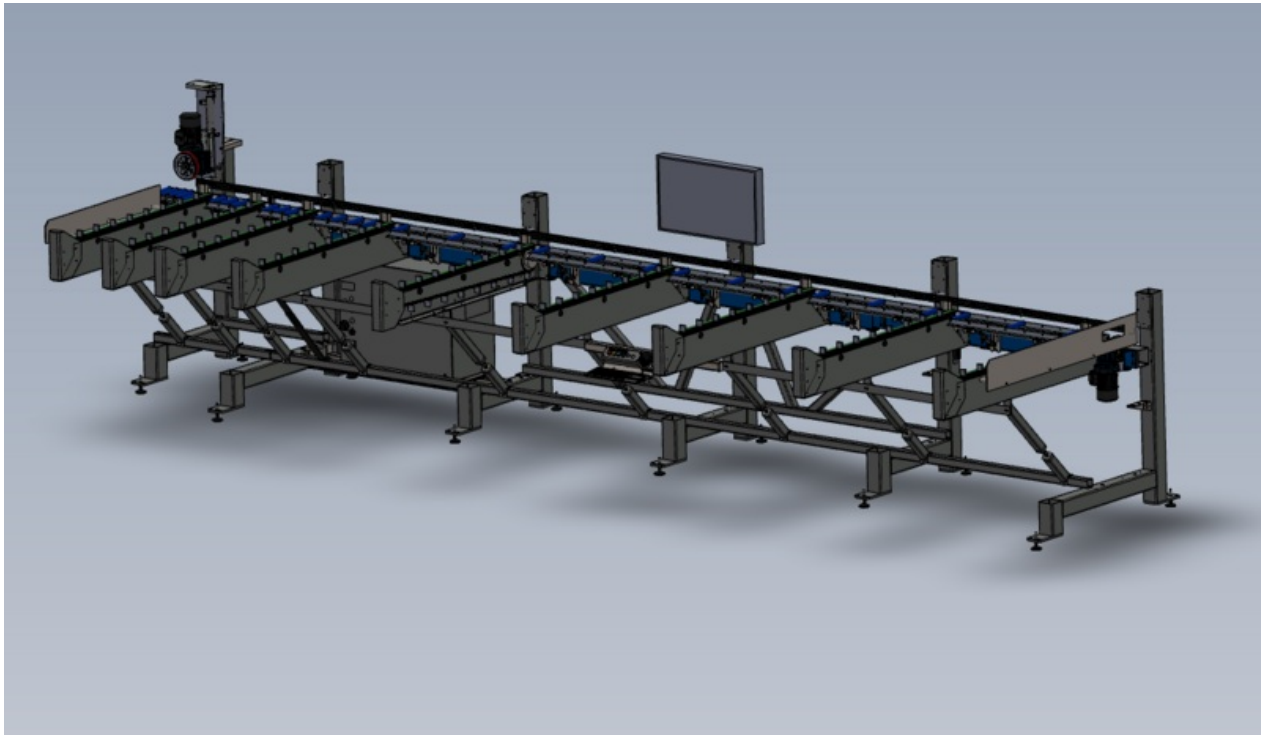

# Fichier:R0015351 Mount monitor to Frame Screenshot 2023-06-28 135222.png



R0015351\_Mount\_monitor\_to\_Frame\_Screenshot\_2023-06-28\_135222