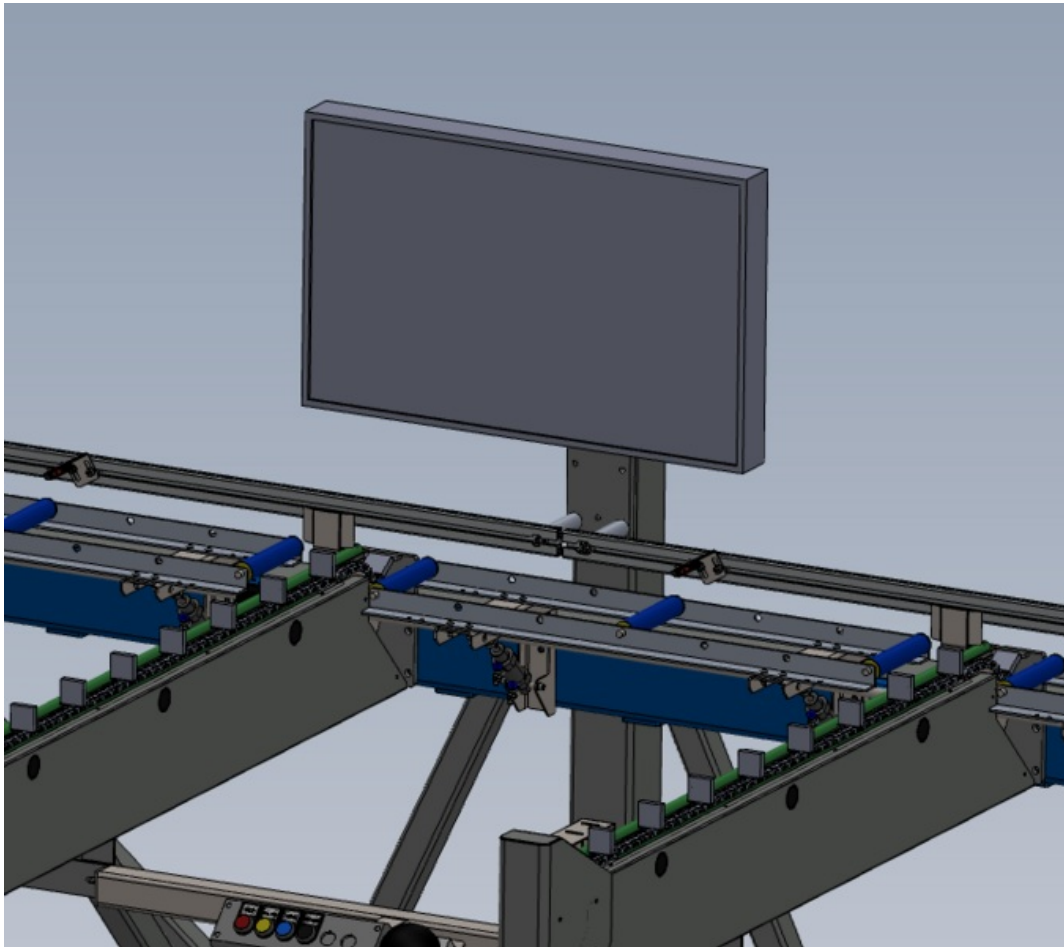

# Fichier:R0015351 Mount monitor to Frame Screenshot 2023-06-28 134528.png



R0015351\_Mount\_monitor\_to\_Frame\_Screenshot\_2023-06-28\_134528

Horizontal resolution	37.79 dpc
Vertical resolution	37.79 dpc