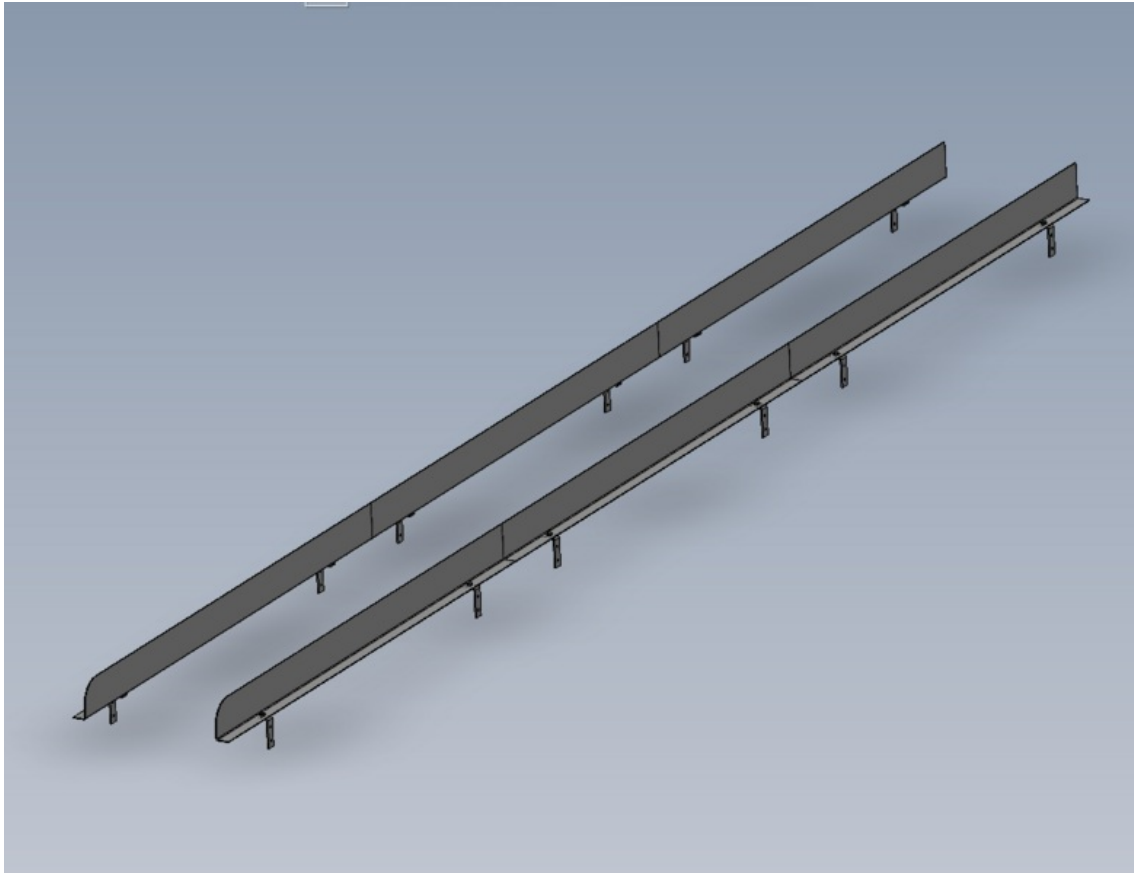

Fichier:R0015344 Bench Assemble Conveyor Parts Screenshot 2023-10-31 134608.png



R0015344_Bench_Assemble_Conveyor_Parts_Screenshot_2023-10-31_134608

File history

Click on a date/time to view the file as it appeared at that time.

	Date/Time	Thumbnail	Dimensions	User	Comment
current	15:46, 31 October 2023		1,070 × 819 (92 KB)	Gareth Green (talk contribs)	R0015344_Bench_Assemble_Conveyor_Parts_Screenshot_2023-10-31_134608

You cannot overwrite this file.

File usage

The following page links to this file:

R0015344 Bench Assemble Conveyor Parts

Metadata

This file contains additional information, probably added from the digital camera or scanner used to create or digitize it. If the file has been modified from its original state, some details may not fully reflect the modified file.

Horizontal resolution	37.79 dpc
Vertical resolution	37.79 dpc