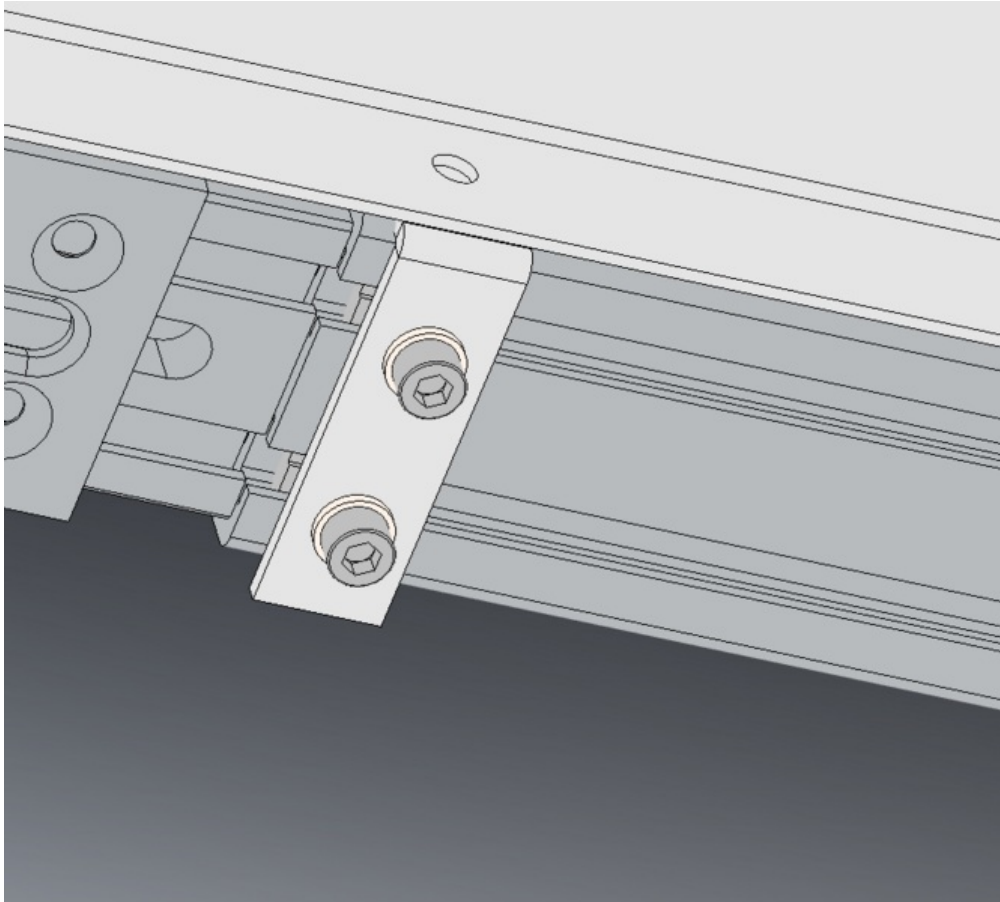

# Fichier:R0015343 Waste Guidance Installation Screenshot 2023-10-31 140032 - Copy.png



R0015343\_Waste\_Guidance\_Installation\_Screenshot\_2023-10-31\_140032\_-\_Copy

Horizontal resolution	37.79 dpc
Vertical resolution	37.79 dpc