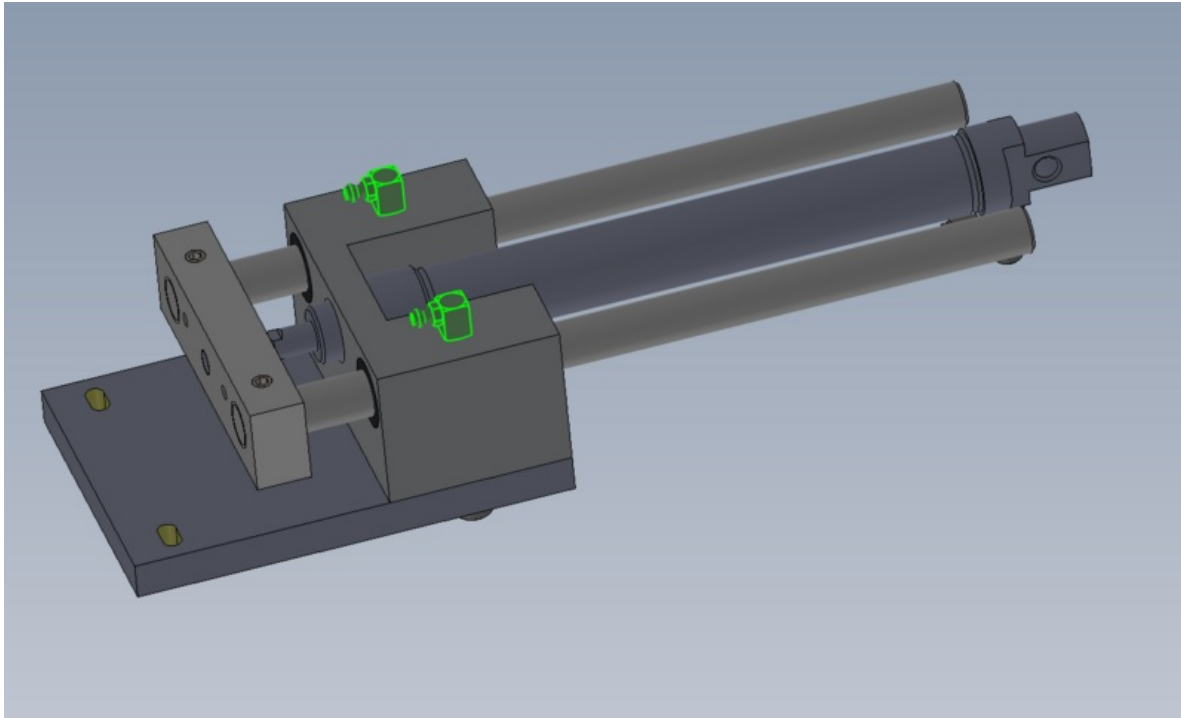

Fichier:R0015342 Bench Assemble Outfeed Parts Screenshot 2023-08-30 081740.png



R0015342_Bench_Assemble_Outfeed_Parts_Screenshot_2023-08-30_081740

File history

Click on a date/time to view the file as it appeared at that time.

	Date/Time	Thumbnail	Dimensions	User	Comment
current	09:17, 30 August 2023		1,298 × 785 (78 KB)	Gareth Green (talk contribs)	R0015342_Bench_Assemble_Outfeed_Parts_Screenshot_2023-08-30_081740

You cannot overwrite this file.

File usage

The following page links to this file:

R0015342 Bench Assemble Outfeed Parts

Metadata

This file contains additional information, probably added from the digital camera or scanner used to create or digitize it. If the file has been modified from its original state, some details may not fully reflect the modified file.

Horizontal resolution	37.79 dpc
Vertical resolution	37.79 dpc