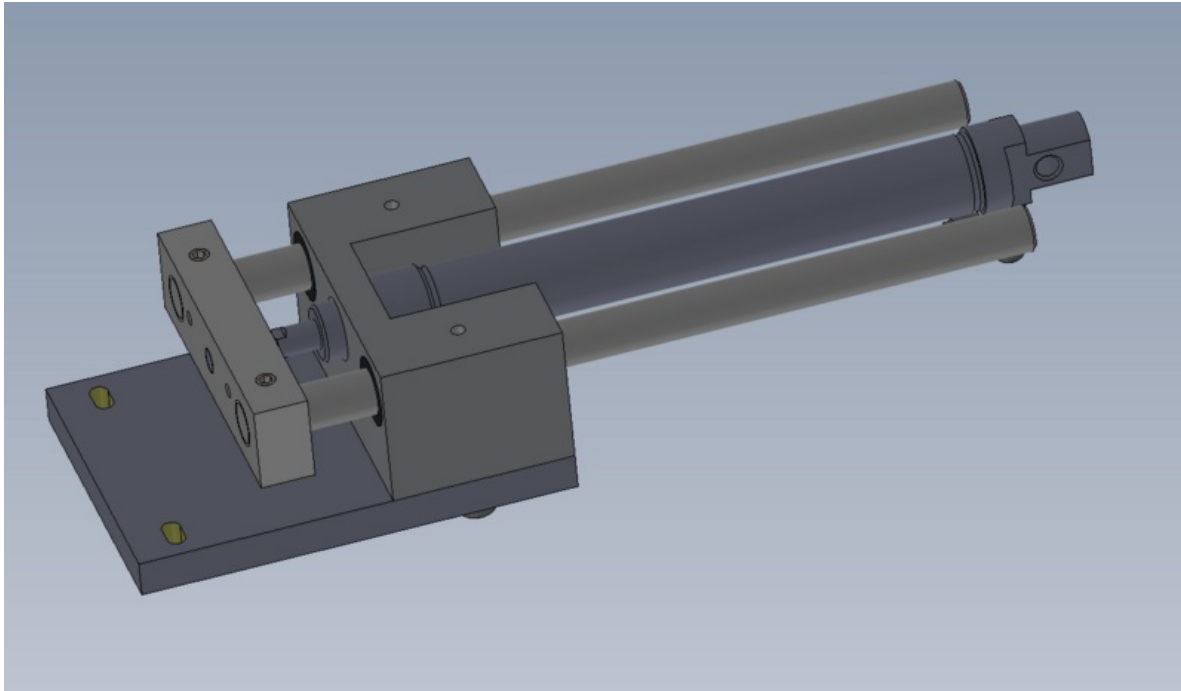

Fichier:R0015342 Bench Assemble Outfeed Parts Screenshot 2023-08-30 081607.png



R0015342_Bench_Assemble_Outfeed_Parts_Screenshot_2023-08-30_081607

File history

Click on a date/time to view the file as it appeared at that time.

	Date/Time	Thumbnail	Dimensions	User	Comment
current	09:16, 30 August 2023		1,302 × 756 (73 KB)	Gareth Green (talk contribs)	R0015342_Bench_Assemble_Outfeed_Parts_Screenshot_2023-08-30_081607

You cannot overwrite this file.

File usage

The following page links to this file:

R0015342 Bench Assemble Outfeed Parts

Metadata

This file contains additional information, probably added from the digital camera or scanner used to create or digitize it. If the file has been modified from its original state, some details may not fully reflect the modified file.

Horizontal resolution	37.79 dpc
Vertical resolution	37.79 dpc