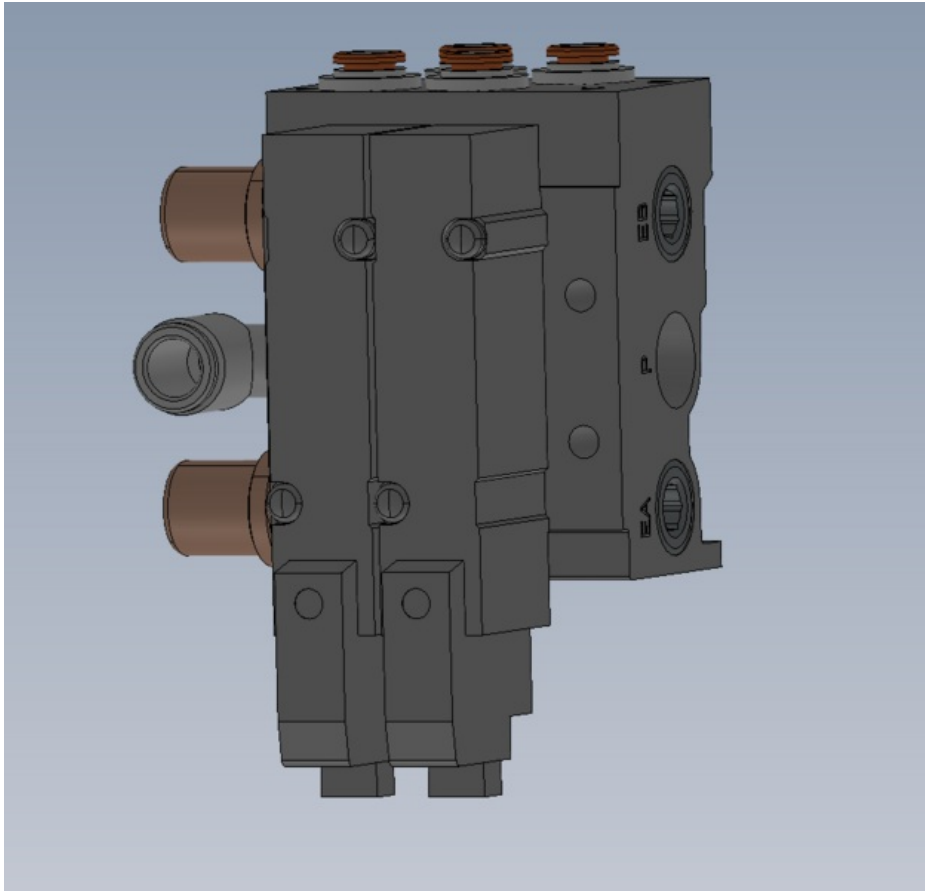

Fichier:R0015342 Bench Assemble Outfeed Parts Screenshot 2023-08-29 120114.png



R0015342_Bench_Assemble_Outfeed_Parts_Screenshot_2023-08-29_120114

File history

Click on a date/time to view the file as it appeared at that time.

	Date/Time	Thumbnail	Dimensions	User	Comment
current	13:02, 29 August 2023		864 × 828 (40 KB)	Gareth Green (talk contribs)	R0015342_Bench_Assemble_Outfeed_Parts_Screenshot_2023-08-29_120114

You cannot overwrite this file.

File usage

The following page links to this file:

R0015342 Bench Assemble Outfeed Parts

Metadata

This file contains additional information, probably added from the digital camera or scanner used to create or digitize it. If the file has been modified from its original state, some details may not fully reflect the modified file.

Horizontal resolution	37.79 dpc
Vertical resolution	37.79 dpc