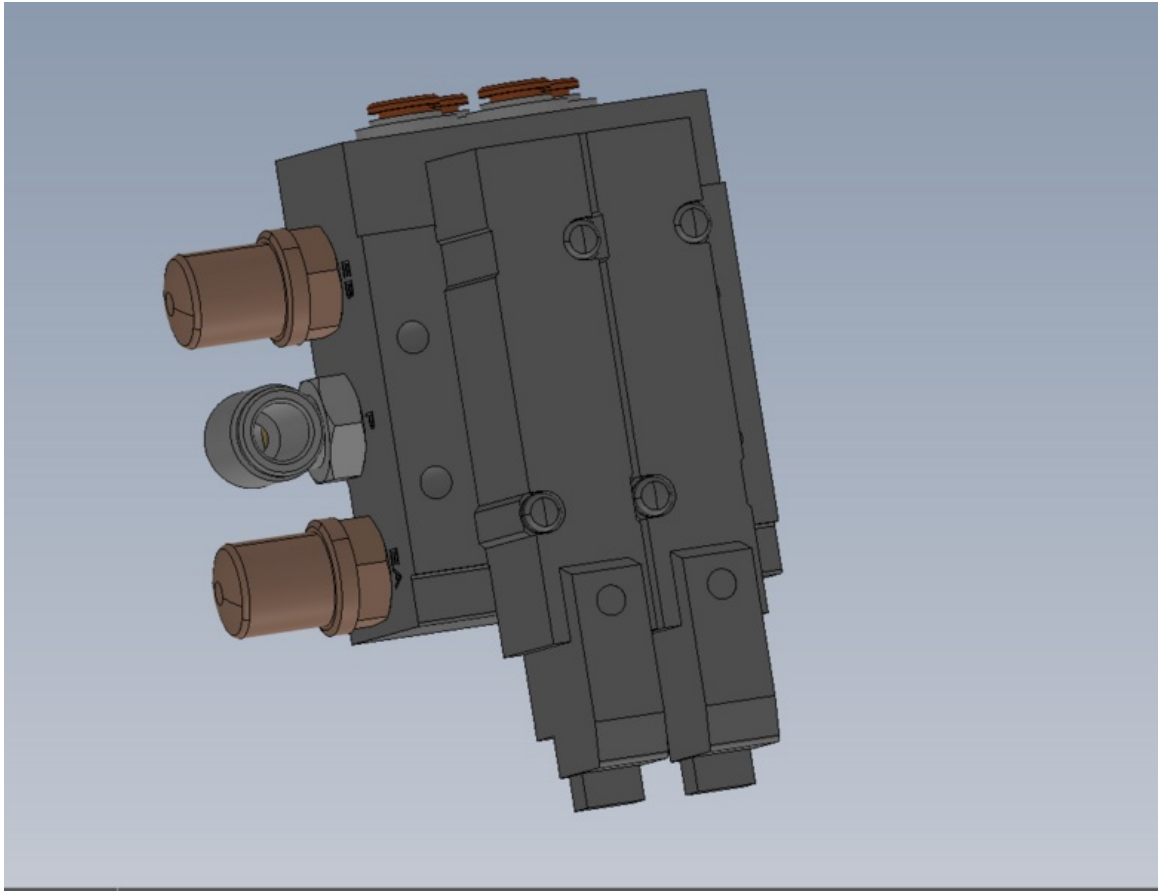

Fichier:R0015342 Bench Assemble Outfeed Parts Screenshot 2023-08-29 120057.png



R0015342_Bench_Assemble_Outfeed_Parts_Screenshot_2023-08-29_120057

File history

Click on a date/time to view the file as it appeared at that time.

	Date/Time	Thumbnail	Dimensions	User	Comment
current	13:02, 29 August 2023		1,082 × 826 (57 KB)	Gareth Green (talk contribs)	R0015342_Bench_Assemble_Outfeed_Parts_Screenshot_2023-08-29_120057

You cannot overwrite this file.

File usage

The following page links to this file:

R0015342 Bench Assemble Outfeed Parts

Metadata

This file contains additional information, probably added from the digital camera or scanner used to create or digitize it. If the file has been modified from its original state, some details may not fully reflect the modified file.

Horizontal resolution	37.79 dpc
Vertical resolution	37.79 dpc