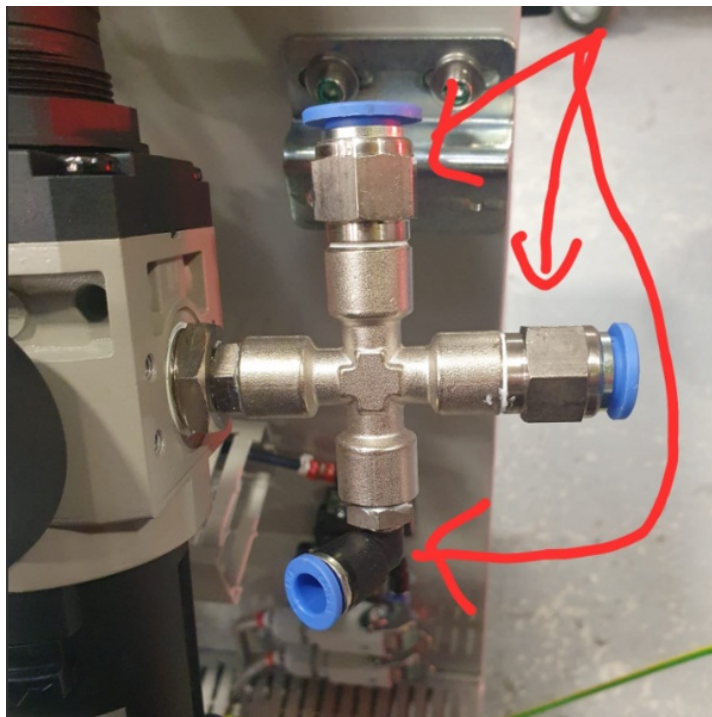

# Fichier:R0015341 Bench Assemble Electrical Cabinet with Pneumatics and controls Screenshot 2024-01-12 120125.png

