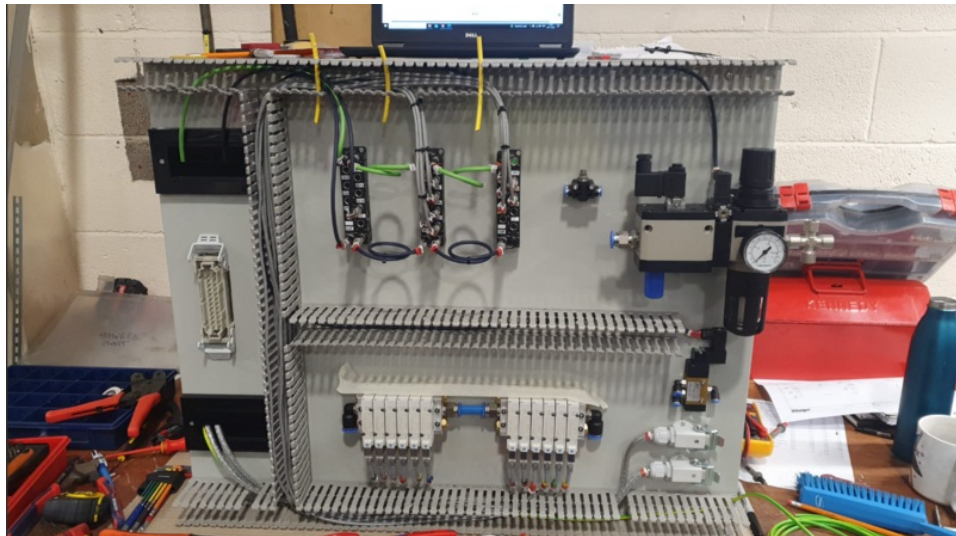

# Fichier:R0015341 Bench Assemble Electrical Cabinet with Pneumatics and controls Screenshot 2024-01-12 120110.png



## File history

Click on a date/time to view the file as it appeared at that time.

	Date/Time	Thumbnail	Dimensions	User	Comment
current	<a href="#">14:07, 12 January 2024</a>		1,209 × 676 (1.32 MB)	Gareth Green (talk   contribs)	R0015341_Bench_Assemble_Electrical_Cabinet_with_Pneumatics_and_controls_Screenshot_2024-01-12_120110