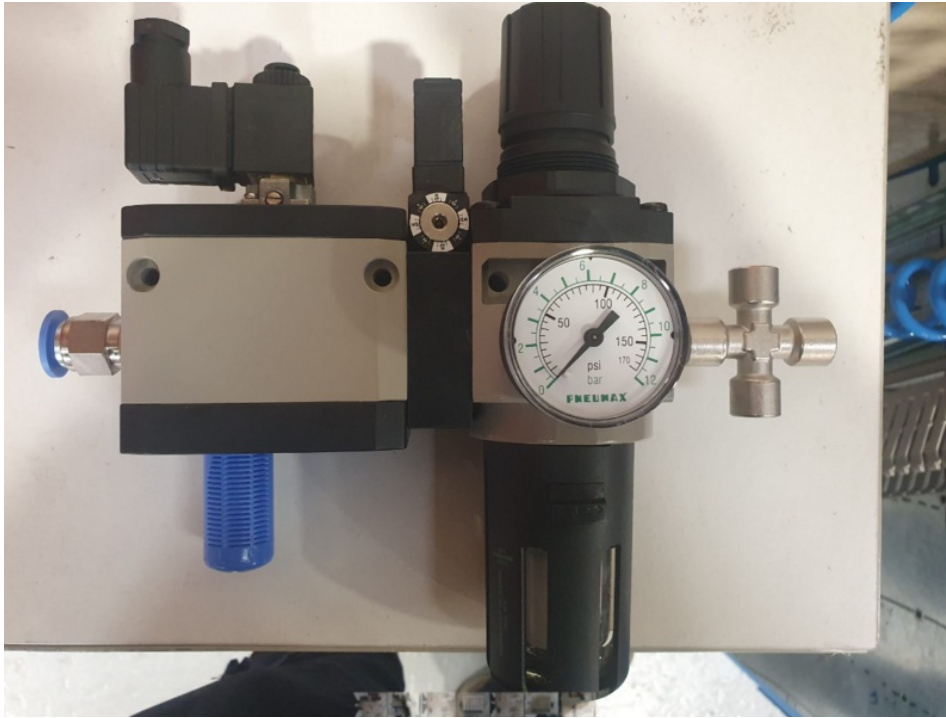

Fichier:R0015341 Bench Assemble Electrical Cabinet with Pneumatics and controls Screenshot 2024-01-12 115949.png



R0015341_Bench_Assemble_Electrical_Cabinet_with_Pneumatics_and_controls_Screenshot_2024-01-12_115949

File history

Click on a date/time to view the file as it appeared at that time.

	Date/Time	Thumbnail	Dimensions	User	Comment
current	14:07, 12 January 2024		1,137 × 856 (960 KB)	Gareth Green (talk contribs)	R0015341_Bench_Assemble_Electrical_Cabinet_with_Pneumatics_and_controls_Screenshot_2024-01-12_115949