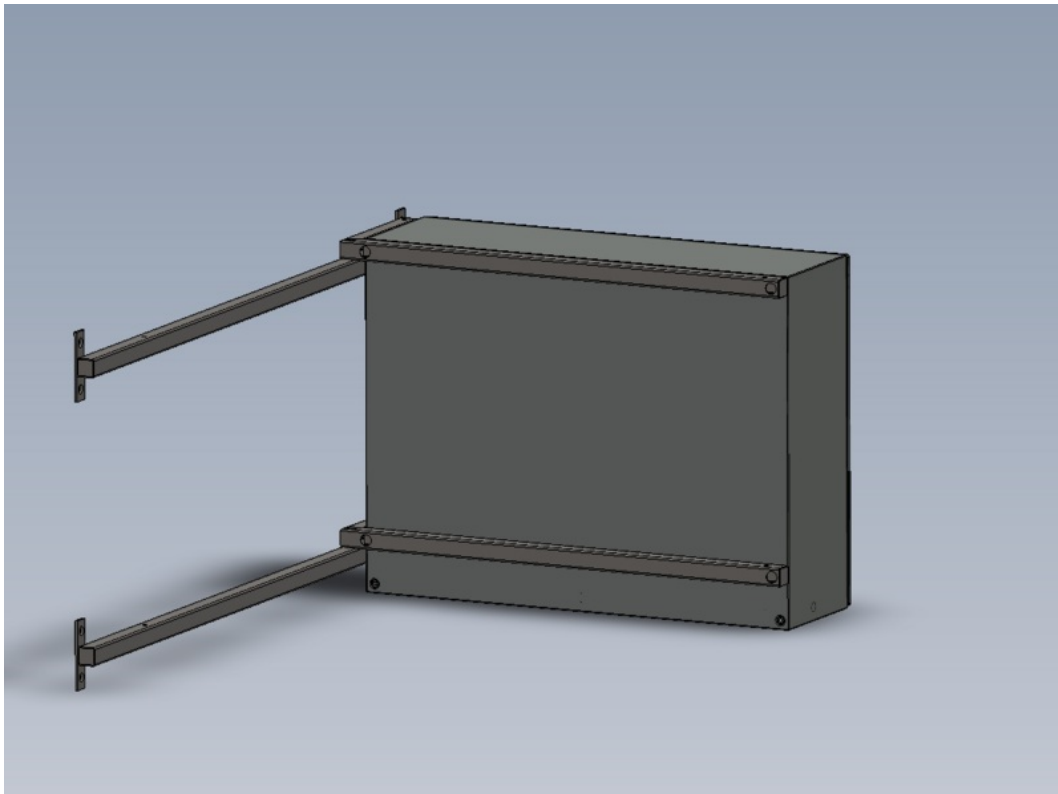

# Fichier:R0015340 Drill Assemble and Mount Electrical Cabinet Screenshot 2023-11-02 092457.png



## File history

Click on a date/time to view the file as it appeared at that time.

	Date/Time	Thumbnail	Dimensions	User	Comment
current	11:25, 2 November 2023		1,058 × 788 (58 KB)	Gareth Green (talk   contribs)	R0015340_Drill_Assemble_and_Mount_Electrical_Cabinet_Screenshot_2023-11-02_092457

Horizontal resolution	37.79 dpc
Vertical resolution	37.79 dpc