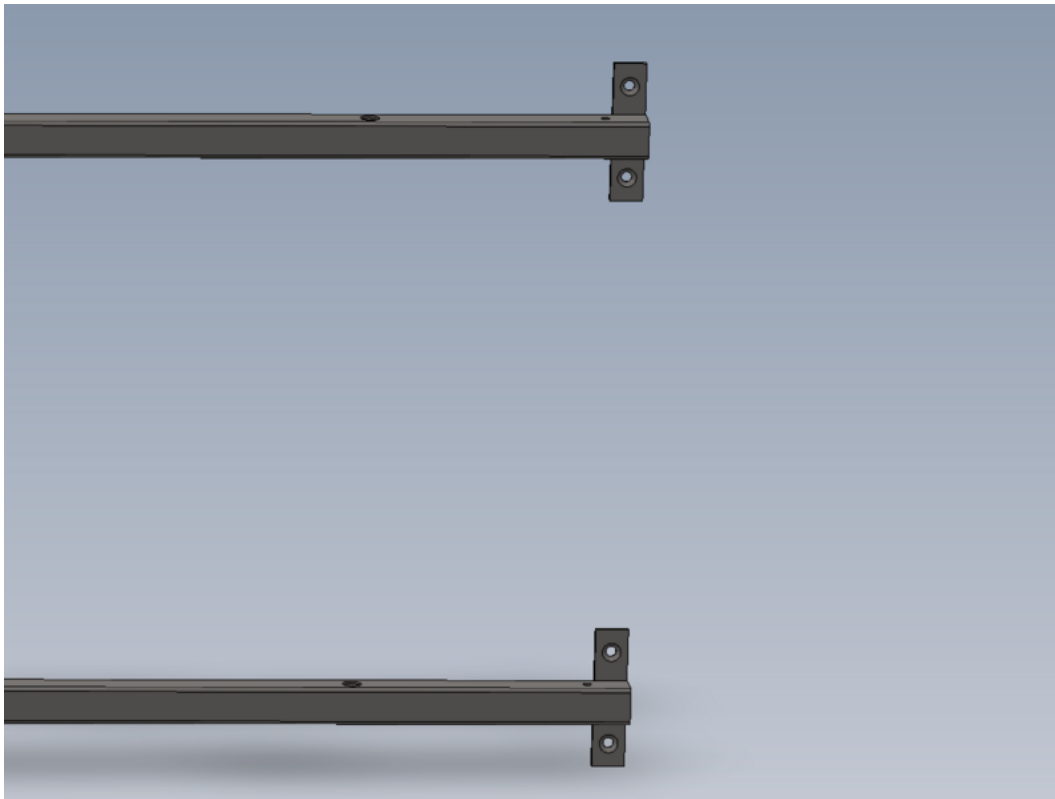

Fichier:R0015340 Drill Assemble and Mount Electrical Cabinet Screenshot 2023-11-02 092100.png



R0015340_Drill_Assemble_and_Mount_Electrical_Cabinet_Screenshot_2023-11-02_092100

File history

Click on a date/time to view the file as it appeared at that time.

	Date/Time	Thumbnail	Dimensions	User	Comment
current	11:21, 2 November 2023		1,117 × 839 (26 KB)	Gareth Green (talk contribs)	R0015340_Drill_Assemble_and_Mount_Electrical_Cabinet_Screenshot_2023-11-02_092100

Horizontal resolution	37.79 dpc
Vertical resolution	37.79 dpc