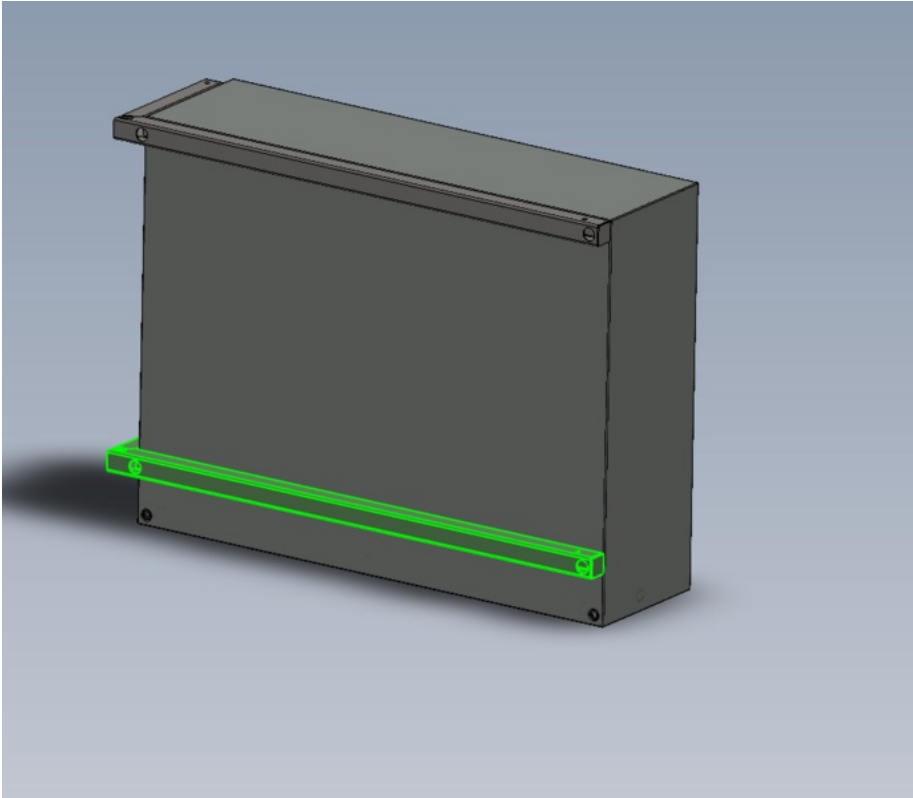

Fichier:R0015340 Drill Assemble and Mount Electrical Cabinet Screenshot 2023-11-02 092024.png



R0015340_Drill_Assemble_and_Mount_Electrical_Cabinet_Screenshot_2023-11-02_092024

File history

Click on a date/time to view the file as it appeared at that time.

	Date/Time	Thumbnail	Dimensions	User	Comment
current	11:20, 2 November 2023		928 × 804 (53 KB)	Gareth Green (talk contribs)	R0015340_Drill_Assemble_and_Mount_Electrical_Cabinet_Screenshot_2023-11-02_092024

You cannot overwrite this file.

File usage

The following page links to this file:

R0015340 Drill, Assemble and Mount Electrical Cabinet

Metadata

This file contains additional information, probably added from the digital camera or scanner used to create or digitize it. If the file has been modified from its original state, some details may not fully reflect the modified file.

Horizontal resolution	37.79 dpc
Vertical resolution	37.79 dpc