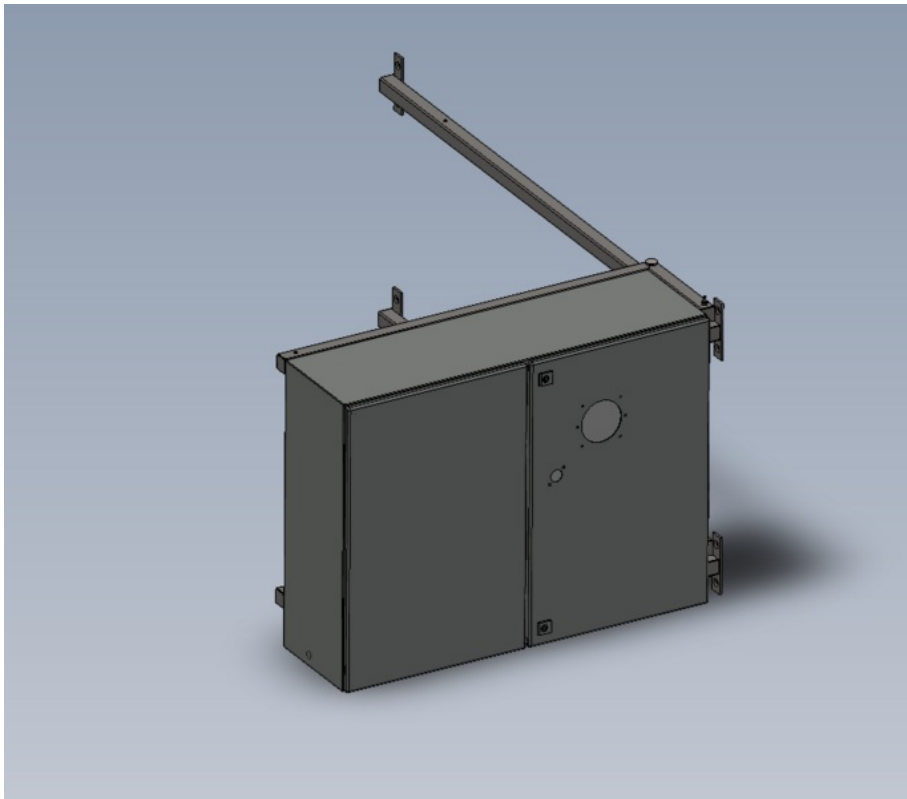

Fichier:R0015340 Drill Assemble and Mount Electrical Cabinet Screenshot 2023-11-02 091116.png



R0015340_Drill_Assemble_and_Mount_Electrical_Cabinet_Screenshot_2023-11-02_091116

File history

Click on a date/time to view the file as it appeared at that time.

	Date/Time	Thumbnail	Dimensions	User	Comment
current	11:11, 2 November 2023		905 × 791 (61 KB)	Gareth Green (talk contribs)	R0015340_Drill_Assemble_and_Mount_Electrical_Cabinet_Screenshot_2023-11-02_091116