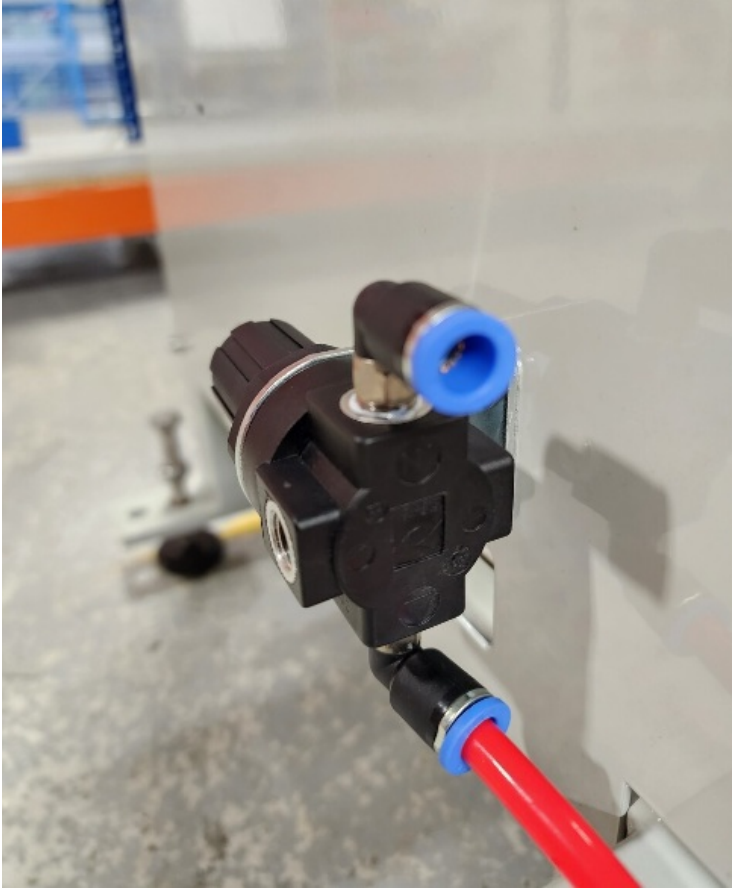

Fichier:R0015335 Mount Electrical Cabinet Screenshot 2023-11-16 140644.png

No higher resolution available.


R0015335_Mount_Electrical_Cabinet_Screenshot_2023-11-16_140644

File history

Click on a date/time to view the file as it appeared at that time.

	Date/Time	Thumbnail	Dimensions	User	Comment
current	16:07, 16 November 2023		486 × 586 (351 KB)	Gareth Green (talk contribs)	R0015335_Mount_Electrical_Cabinet_Screenshot_2023-11-16_140644